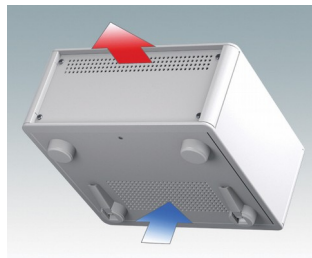

Highly attractive instrument enclosures

- Advanced desktop and portable enclosures in eleven standard sizes all with ventilation
- Modern and cohesive design with no visible fixing screws.
- Die cast front and rear bezels fit flush with the case body for a smooth appearance
- Snap-on front trims hide the case and front panel fixing screws
- All sizes available with or without a tilt/swivel carry handle, or ABS side handles (150 mm version)
- Three sizes with sloping front bezel
- Base panel pre-fitted with four M3 PCB mounting pillars
- Internal chassis prepunched for fitting snap-in PCB guides (accessories) in 3, 5, 7 or 9 positions
- Removable rear panel - recessed for protection of connectors, switches etc.
- Anodised front panel (accessory) - recessed for protection of keypads, displays etc.
- All case panels fitted with M4 threaded pillars for earth connection
- Supplied with four modern ABS feet with non-slip pads.

Order your own fully customised version [learn more here >>](#)