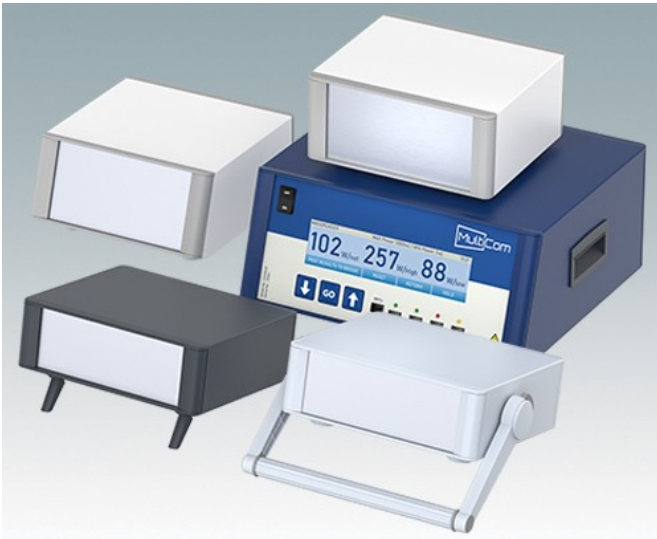

Highly attractive instrument enclosures

- Advanced desktop and portable enclosures in eleven standard sizes all with ventilation
- Modern and cohesive design with no visible fixing screws.
- Die cast front and rear bezels fit flush with the case body for a smooth appearance
- Snap-on front trims hide the case and front panel fixing screws
- All sizes available with or without a tilt/swivel carry handle, or ABS side handles (150 mm version)
- Three sizes with sloping front bezel
- Base panel pre-fitted with four M3 PCB mounting pillars
- Internal chassis prepunched for fitting snap-in PCB guides (accessories) in 3, 5, 7 or 9 positions
- Removable rear panel - recessed for protection of connectors, switches etc.
- Anodised front panel (accessory) - recessed for protection of keypads, displays etc.
- All case panels fitted with M4 threaded pillars for earth connection
- Supplied with four modern ABS feet with non-slip pads.

Order your own fully customised version [learn more here >>](#)