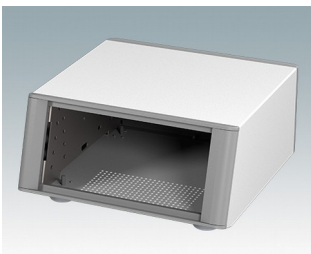

M6423126
Technomet SL110
Aluminium
Traffic white/traffic grey A RAL
9016/7042
225x230x100mm