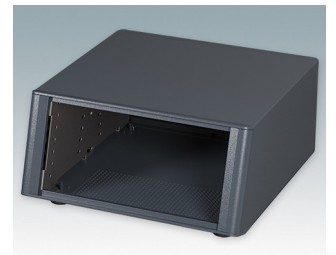

M6428224
Technomet SL212
Aluminium
Anthracite RAL 7016
275x285x125mm