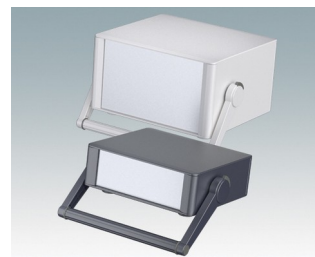

Highly attractive instrument enclosures

- Advanced desktop and portable enclosures in eleven standard sizes all with ventilation
- Modern and cohesive design with no visible fixing screws.
- Die cast front and rear bezels fit flush with the case body for a smooth appearance
- Snap-on front trims hide the case and front panel fixing screws
- All sizes available with or without a tilt/swivel carry handle, or ABS side handles (150 mm version)
- Three sizes with sloping front bezel
- Base panel pre-fitted with four M3 PCB mounting pillars
- Internal chassis prepunched for fitting snap-in PCB guides (accessories) in 3, 5, 7 or 9 positions
- Removable rear panel - recessed for protection of connectors, switches etc.
- Anodised front panel (accessory) - recessed for protection of keypads, displays etc.
- All case panels fitted with M4 threaded pillars for earth connection
- Supplied with four modern ABS feet with non-slip pads.

Order your own fully customised version [learn more here >>](#)