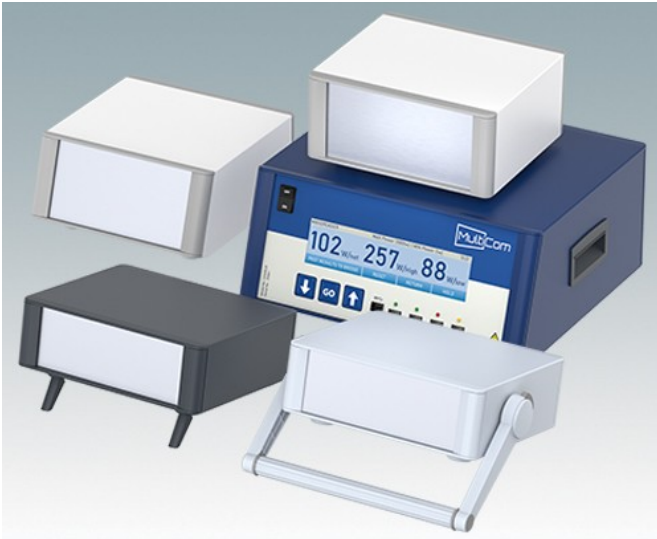

Highly attractive instrument enclosures

- Advanced desktop and portable enclosures in eleven standard sizes all with ventilation
- Modern and cohesive design with no visible fixing screws.
- Die cast front and rear bezels fit flush with the case body for a smooth appearance
- Snap-on front trims hide the case and front panel fixing screws
- All sizes available with or without a tilt/swivel carry handle, or ABS side handles (150 mm version)
- Three sizes with sloping front bezel
- Base panel pre-fitted with four M3 PCB mounting pillars
- Internal chassis prepunched for fitting snap-in PCB guides (accessories) in 3, 5, 7 or 9 positions
- Removable rear panel - recessed for protection of connectors, switches etc.
- Anodised front panel (accessory) - recessed for protection of keypads, displays etc.
- All case panels fitted with M4 threaded pillars for earth connection
- Supplied with four modern ABS feet with non-slip pads.

Order your own fully customised version [learn more here >>](#)