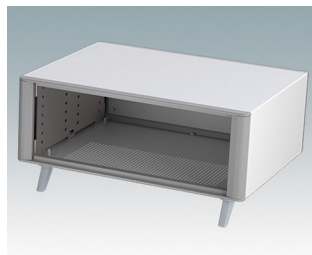

M6435226
Technomet R312
Aluminium
Traffic white/traffic grey A RAL
9016/7042
350x275x125mm