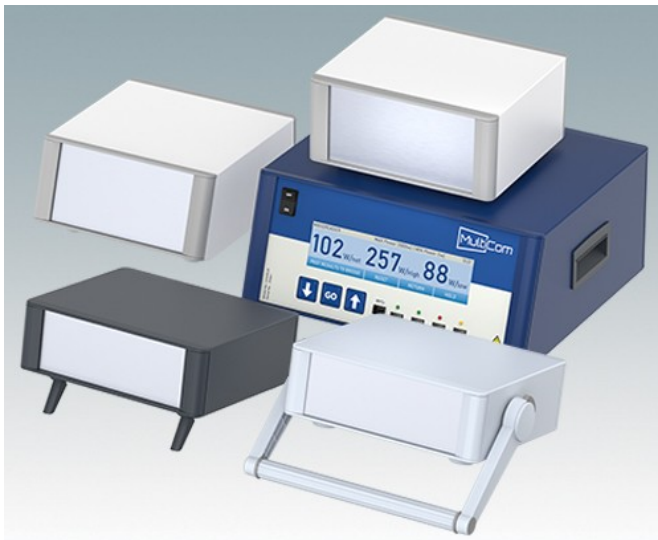

Highly attractive instrument enclosures

- Advanced desktop and portable enclosures in eleven standard sizes all with ventilation
- Modern and cohesive design with no visible fixing screws.
- Die cast front and rear bezels fit flush with the case body for a smooth appearance
- Snap-on front trims hide the case and front panel fixing screws
- All sizes available with or without a tilt/swivel carry handle, or ABS side handles (150 mm version)
- Three sizes with sloping front bezel
- Base panel pre-fitted with four M3 PCB mounting pillars
- Internal chassis prepunched for fitting snap-in PCB guides (accessories) in 3, 5, 7 or 9 positions
- Removable rear panel - recessed for protection of connectors, switches etc.
- Anodised front panel (accessory) - recessed for protection of keypads, displays etc.
- All case panels fitted with M4 threaded pillars for earth connection
- Supplied with four modern ABS feet with non-slip pads.

Order your own fully customised version [learn more here >>](#)