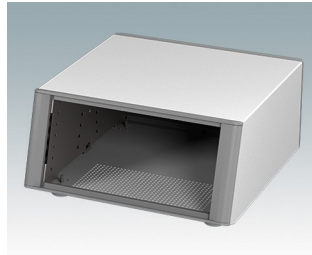

M6428226
Technomet SL212
Aluminium
Traffic white/traffic grey A RAL
9016/7042
275x285x125mm