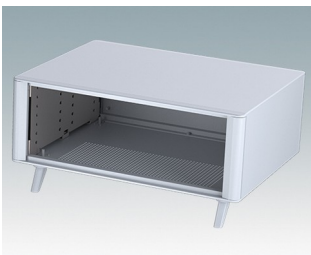

M6435225
Technomet R312
Aluminium
Light grey RAL 7035
350x275x125mm