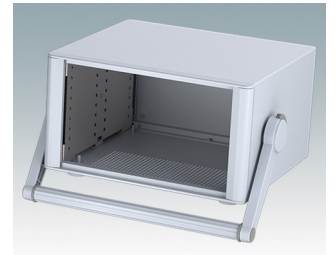

M6427335
Technomet R215H
Aluminium
Light grey RAL 7035
275x250x150mm