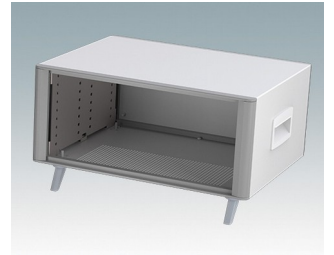

M6435356
Technomet R315S
Aluminium
Traffic white/traffic grey A RAL
9016/7042
350x275x150mm