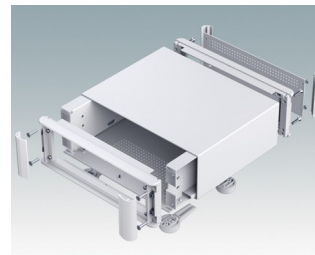

Highly attractive instrument enclosures

- Advanced desktop and portable enclosures in eleven standard sizes all with ventilation
- Modern and cohesive design with no visible fixing screws.
- Die cast front and rear bezels fit flush with the case body for a smooth appearance
- Snap-on front trims hide the case and front panel fixing screws
- All sizes available with or without a tilt/swivel carry handle, or ABS side handles (150 mm version)
- Three sizes with sloping front bezel
- Base panel pre-fitted with four M3 PCB mounting pillars
- Internal chassis prepunched for fitting snap-in PCB guides (accessories) in 3, 5, 7 or 9 positions
- Removable rear panel - recessed for protection of connectors, switches etc.
- Anodised front panel (accessory) - recessed for protection of keypads, displays etc.
- All case panels fitted with M4 threaded pillars for earth connection
- Supplied with four modern ABS feet with non-slip pads.

Order your own fully customised version [learn more here >>](#)