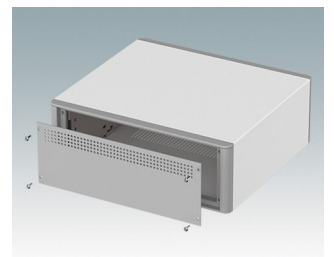

Highly attractive instrument enclosures

- Advanced desktop and portable enclosures in eleven standard sizes all with ventilation
- Modern and cohesive design with no visible fixing screws.
- Die cast front and rear bezels fit flush with the case body for a smooth appearance
- Snap-on front trims hide the case and front panel fixing screws
- All sizes available with or without a tilt/swivel carry handle, or ABS side handles (150 mm version)
- Three sizes with sloping front bezel
- Base panel pre-fitted with four M3 PCB mounting pillars
- Internal chassis prepunched for fitting snap-in PCB guides (accessories) in 3, 5, 7 or 9 positions
- Removable rear panel - recessed for protection of connectors, switches etc.
- Anodised front panel (accessory) - recessed for protection of keypads, displays etc.
- All case panels fitted with M4 threaded pillars for earth connection
- Supplied with four modern ABS feet with non-slip pads.

Order your own fully customised version [learn more here >>](#)