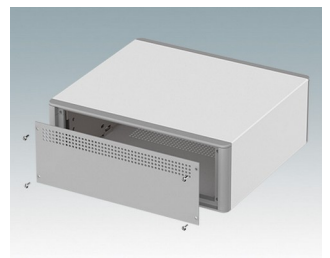

Highly attractive instrument enclosures

- Advanced desktop and portable enclosures in eleven standard sizes all with ventilation
- Modern and cohesive design with no visible fixing screws.
- Die cast front and rear bezels fit flush with the case body for a smooth appearance
- Snap-on front trims hide the case and front panel fixing screws
- All sizes available with or without a tilt/swivel carry handle, or ABS side handles (150 mm version)
- Three sizes with sloping front bezel
- Base panel pre-fitted with four M3 PCB mounting pillars
- Internal chassis prepunched for fitting snap-in PCB guides (accessories) in 3, 5, 7 or 9 positions
- Removable rear panel - recessed for protection of connectors, switches etc.
- Anodised front panel (accessory) - recessed for protection of keypads, displays etc.
- All case panels fitted with M4 threaded pillars for earth connection
- Supplied with four modern ABS feet with non-slip pads.

Order your own fully customised version [learn more here >>](#)