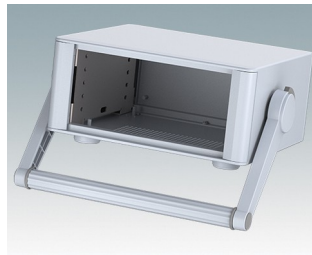

M6422135
Technomet R110H
Aluminium
Light grey RAL 7035
225x200x100mm