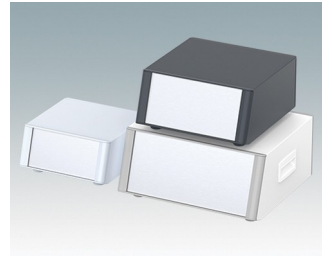

Highly attractive instrument enclosures

- Advanced desktop and portable enclosures in eleven standard sizes all with ventilation
- Modern and cohesive design with no visible fixing screws.
- Die cast front and rear bezels fit flush with the case body for a smooth appearance
- Snap-on front trims hide the case and front panel fixing screws
- All sizes available with or without a tilt/swivel carry handle, or ABS side handles (150 mm version)
- Three sizes with sloping front bezel
- Base panel pre-fitted with four M3 PCB mounting pillars
- Internal chassis prepunched for fitting snap-in PCB guides (accessories) in 3, 5, 7 or 9 positions
- Removable rear panel - recessed for protection of connectors, switches etc.
- Anodised front panel (accessory) - recessed for protection of keypads, displays etc.
- All case panels fitted with M4 threaded pillars for earth connection
- Supplied with four modern ABS feet with non-slip pads.

Order your own fully customised version [learn more here >>](#)