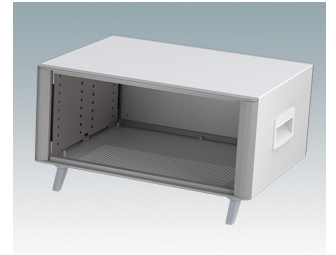

M6435356
Technomet R315S
Aluminium
Traffic white/traffic grey A RAL
9016/7042
350x275x150mm