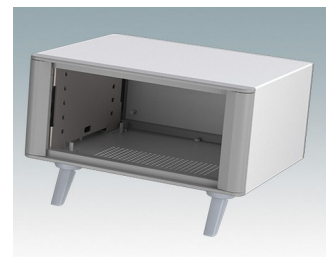

M6422126
Technomet R110
Aluminium
Traffic white/traffic grey A RAL
9016/7042
225x200x100mm