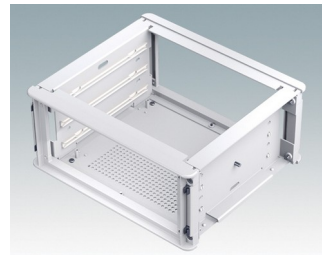

Highly attractive instrument enclosures

- Advanced desktop and portable enclosures in eleven standard sizes all with ventilation
- Modern and cohesive design with no visible fixing screws.
- Die cast front and rear bezels fit flush with the case body for a smooth appearance
- Snap-on front trims hide the case and front panel fixing screws
- All sizes available with or without a tilt/swivel carry handle, or ABS side handles (150 mm version)
- Three sizes with sloping front bezel
- Base panel pre-fitted with four M3 PCB mounting pillars
- Internal chassis prepunched for fitting snap-in PCB guides (accessories) in 3, 5, 7 or 9 positions
- Removable rear panel - recessed for protection of connectors, switches etc.
- Anodised front panel (accessory) - recessed for protection of keypads, displays etc.
- All case panels fitted with M4 threaded pillars for earth connection
- Supplied with four modern ABS feet with non-slip pads.

Order your own fully customised version [learn more here >>](#)