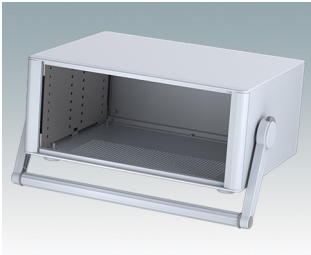

M6435335
Technomet R315H
Aluminium
Light grey RAL 7035
350x275x150mm