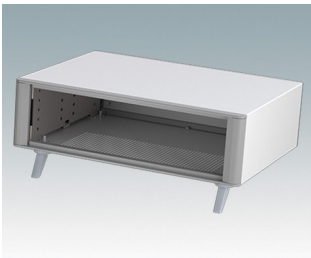

M6435126
Technomet R310
Aluminium
Traffic white/traffic grey A RAL
9016/7042
350x275x100mm