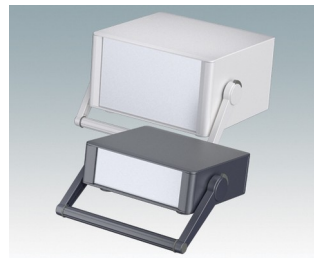

Highly attractive instrument enclosures

- Advanced desktop and portable enclosures in eleven standard sizes all with ventilation
- Modern and cohesive design with no visible fixing screws.
- Die cast front and rear bezels fit flush with the case body for a smooth appearance
- Snap-on front trims hide the case and front panel fixing screws
- All sizes available with or without a tilt/swivel carry handle, or ABS side handles (150 mm version)
- Three sizes with sloping front bezel
- Base panel pre-fitted with four M3 PCB mounting pillars
- Internal chassis prepunched for fitting snap-in PCB guides (accessories) in 3, 5, 7 or 9 positions
- Removable rear panel - recessed for protection of connectors, switches etc.
- Anodised front panel (accessory) - recessed for protection of keypads, displays etc.
- All case panels fitted with M4 threaded pillars for earth connection
- Supplied with four modern ABS feet with non-slip pads.

Order your own fully customised version [learn more here >>](#)