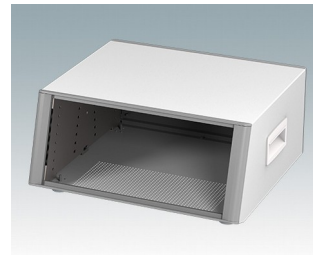

M6436326
Technomet SL315S
Aluminium
Traffic white/traffic grey A RAL
9016/7042
350x320x150mm