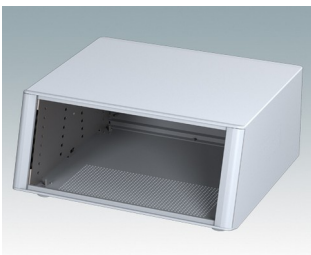

M6436355
Technomet SL315
Aluminium
Light grey RAL 7035
350x320x150mm