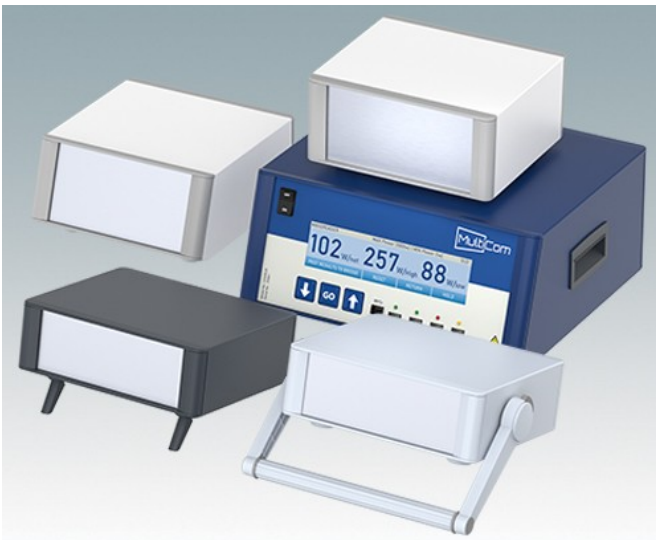

Highly attractive instrument enclosures

- Advanced desktop and portable enclosures in eleven standard sizes all with ventilation
- Modern and cohesive design with no visible fixing screws.
- Die cast front and rear bezels fit flush with the case body for a smooth appearance
- Snap-on front trims hide the case and front panel fixing screws
- All sizes available with or without a tilt/swivel carry handle, or ABS side handles (150 mm version)
- Three sizes with sloping front bezel
- Base panel pre-fitted with four M3 PCB mounting pillars
- Internal chassis prepunched for fitting snap-in PCB guides (accessories) in 3, 5, 7 or 9 positions
- Removable rear panel - recessed for protection of connectors, switches etc.
- Anodised front panel (accessory) - recessed for protection of keypads, displays etc.
- All case panels fitted with M4 threaded pillars for earth connection
- Supplied with four modern ABS feet with non-slip pads.

Order your own fully customised version [learn more here >>](#)