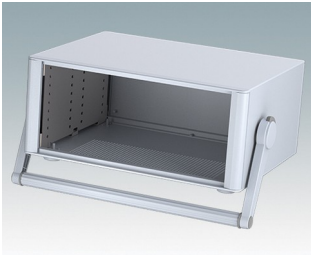

M6435335
Technomet R315H
Aluminium
Light grey RAL 7035
350x275x150mm