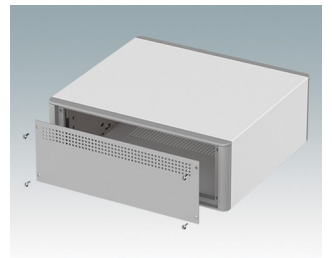

Highly attractive instrument enclosures

- Advanced desktop and portable enclosures in eleven standard sizes all with ventilation
- Modern and cohesive design with no visible fixing screws.
- Die cast front and rear bezels fit flush with the case body for a smooth appearance
- Snap-on front trims hide the case and front panel fixing screws
- All sizes available with or without a tilt/swivel carry handle, or ABS side handles (150 mm version)
- Three sizes with sloping front bezel
- Base panel pre-fitted with four M3 PCB mounting pillars
- Internal chassis prepunched for fitting snap-in PCB guides (accessories) in 3, 5, 7 or 9 positions
- Removable rear panel - recessed for protection of connectors, switches etc.
- Anodised front panel (accessory) - recessed for protection of keypads, displays etc.
- All case panels fitted with M4 threaded pillars for earth connection
- Supplied with four modern ABS feet with non-slip pads.

Order your own fully customised version [learn more here >>](#)