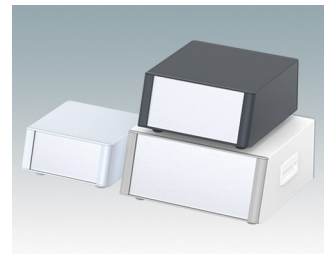

Highly attractive instrument enclosures

- Advanced desktop and portable enclosures in eleven standard sizes all with ventilation
- Modern and cohesive design with no visible fixing screws.
- Die cast front and rear bezels fit flush with the case body for a smooth appearance
- Snap-on front trims hide the case and front panel fixing screws
- All sizes available with or without a tilt/swivel carry handle, or ABS side handles (150 mm version)
- Three sizes with sloping front bezel
- Base panel pre-fitted with four M3 PCB mounting pillars
- Internal chassis prepunched for fitting snap-in PCB guides (accessories) in 3, 5, 7 or 9 positions
- Removable rear panel - recessed for protection of connectors, switches etc.
- Anodised front panel (accessory) - recessed for protection of keypads, displays etc.
- All case panels fitted with M4 threaded pillars for earth connection
- Supplied with four modern ABS feet with non-slip pads.

Order your own fully customised version [learn more here >>](#)