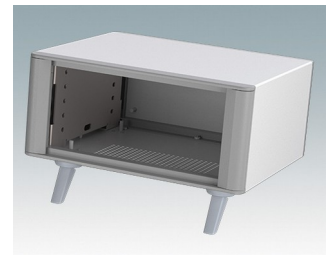

M6422126
Technomet R110
Aluminium
Traffic white/traffic grey A RAL
9016/7042
225x200x100mm