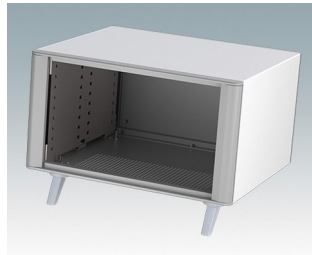

M6427326
Technomet R215
Aluminium
Traffic white/traffic grey A RAL
9016/7042
275x250x150mm