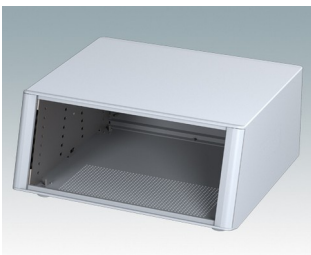

M6436355
Technomet SL315
Aluminium
Light grey RAL 7035
350x320x150mm