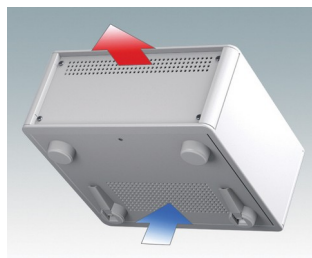

Highly attractive instrument enclosures

- Advanced desktop and portable enclosures in eleven standard sizes all with ventilation
- Modern and cohesive design with no visible fixing screws.
- Die cast front and rear bezels fit flush with the case body for a smooth appearance
- Snap-on front trims hide the case and front panel fixing screws
- All sizes available with or without a tilt/swivel carry handle, or ABS side handles (150 mm version)
- Three sizes with sloping front bezel
- Base panel pre-fitted with four M3 PCB mounting pillars
- Internal chassis prepunched for fitting snap-in PCB guides (accessories) in 3, 5, 7 or 9 positions
- Removable rear panel - recessed for protection of connectors, switches etc.
- Anodised front panel (accessory) - recessed for protection of keypads, displays etc.
- All case panels fitted with M4 threaded pillars for earth connection
- Supplied with four modern ABS feet with non-slip pads.

Order your own fully customised version [learn more here >>](#)