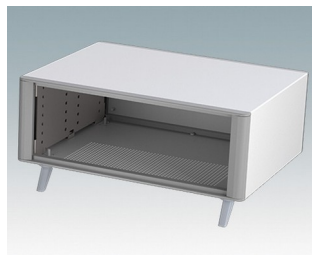

M6435226
Technomet R312
Aluminium
Traffic white/traffic grey A RAL
9016/7042
350x275x125mm