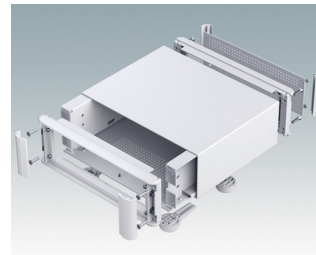

Highly attractive instrument enclosures

- Advanced desktop and portable enclosures in eleven standard sizes all with ventilation
- Modern and cohesive design with no visible fixing screws.
- Die cast front and rear bezels fit flush with the case body for a smooth appearance
- Snap-on front trims hide the case and front panel fixing screws
- All sizes available with or without a tilt/swivel carry handle, or ABS side handles (150 mm version)
- Three sizes with sloping front bezel
- Base panel pre-fitted with four M3 PCB mounting pillars
- Internal chassis prepunched for fitting snap-in PCB guides (accessories) in 3, 5, 7 or 9 positions
- Removable rear panel - recessed for protection of connectors, switches etc.
- Anodised front panel (accessory) - recessed for protection of keypads, displays etc.
- All case panels fitted with M4 threaded pillars for earth connection
- Supplied with four modern ABS feet with non-slip pads.

Order your own fully customised version [learn more here >>](#)