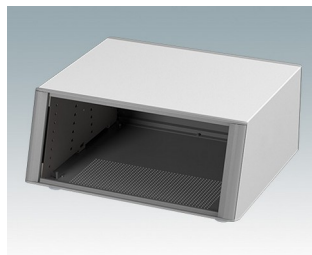

M6436356
Technomet SL315
Aluminium
Traffic white/traffic grey A RAL
9016/7042
350x320x150mm