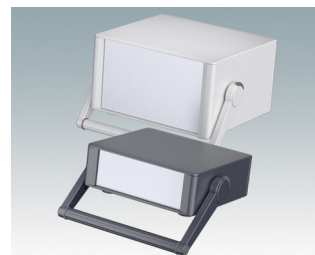

Highly attractive instrument enclosures

- Advanced desktop and portable enclosures in eleven standard sizes all with ventilation
- Modern and cohesive design with no visible fixing screws.
- Die cast front and rear bezels fit flush with the case body for a smooth appearance
- Snap-on front trims hide the case and front panel fixing screws
- All sizes available with or without a tilt/swivel carry handle, or ABS side handles (150 mm version)
- Three sizes with sloping front bezel
- Base panel pre-fitted with four M3 PCB mounting pillars
- Internal chassis prepunched for fitting snap-in PCB guides (accessories) in 3, 5, 7 or 9 positions
- Removable rear panel - recessed for protection of connectors, switches etc.
- Anodised front panel (accessory) - recessed for protection of keypads, displays etc.
- All case panels fitted with M4 threaded pillars for earth connection
- Supplied with four modern ABS feet with non-slip pads.

Order your own fully customised version [learn more here >>](#)