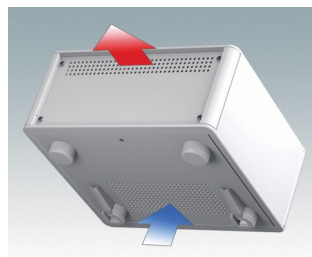

Highly attractive instrument enclosures

- Advanced desktop and portable enclosures in eleven standard sizes all with ventilation
- Modern and cohesive design with no visible fixing screws.
- Die cast front and rear bezels fit flush with the case body for a smooth appearance
- Snap-on front trims hide the case and front panel fixing screws
- All sizes available with or without a tilt/swivel carry handle, or ABS side handles (150 mm version)
- Three sizes with sloping front bezel
- Base panel pre-fitted with four M3 PCB mounting pillars
- Internal chassis prepunched for fitting snap-in PCB guides (accessories) in 3, 5, 7 or 9 positions
- Removable rear panel - recessed for protection of connectors, switches etc.
- Anodised front panel (accessory) - recessed for protection of keypads, displays etc.
- All case panels fitted with M4 threaded pillars for earth connection
- Supplied with four modern ABS feet with non-slip pads.

Order your own fully customised version [learn more here >>](#)