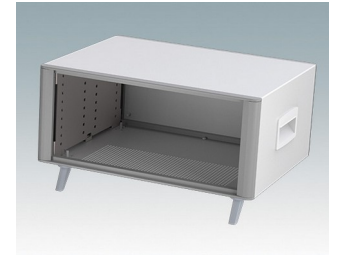

M6435356
Technomet R315S
Aluminium
Traffic white/traffic grey A RAL
9016/7042
350x275x150mm