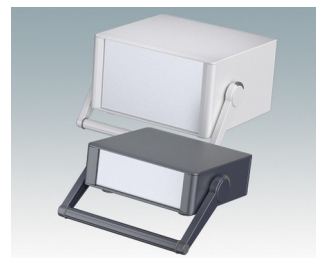

Highly attractive instrument enclosures

- Advanced desktop and portable enclosures in eleven standard sizes all with ventilation
- Modern and cohesive design with no visible fixing screws.
- Die cast front and rear bezels fit flush with the case body for a smooth appearance
- Snap-on front trims hide the case and front panel fixing screws
- All sizes available with or without a tilt/swivel carry handle, or ABS side handles (150 mm version)
- Three sizes with sloping front bezel
- Base panel pre-fitted with four M3 PCB mounting pillars
- Internal chassis prepunched for fitting snap-in PCB guides (accessories) in 3, 5, 7 or 9 positions
- Removable rear panel - recessed for protection of connectors, switches etc.
- Anodised front panel (accessory) - recessed for protection of keypads, displays etc.
- All case panels fitted with M4 threaded pillars for earth connection
- Supplied with four modern ABS feet with non-slip pads.

Order your own fully customised version [learn more here >>](#)