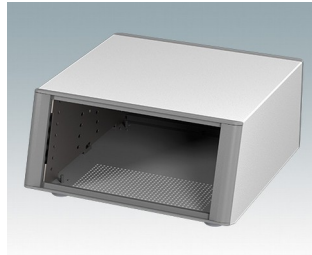

M6428226
Technomet SL212
Aluminium
Traffic white/traffic grey A RAL
9016/7042
275x285x125mm