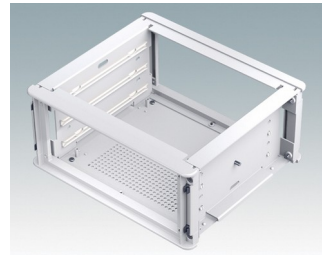

Highly attractive instrument enclosures

- Advanced desktop and portable enclosures in eleven standard sizes all with ventilation
- Modern and cohesive design with no visible fixing screws.
- Die cast front and rear bezels fit flush with the case body for a smooth appearance
- Snap-on front trims hide the case and front panel fixing screws
- All sizes available with or without a tilt/swivel carry handle, or ABS side handles (150 mm version)
- Three sizes with sloping front bezel
- Base panel pre-fitted with four M3 PCB mounting pillars
- Internal chassis prepunched for fitting snap-in PCB guides (accessories) in 3, 5, 7 or 9 positions
- Removable rear panel - recessed for protection of connectors, switches etc.
- Anodised front panel (accessory) - recessed for protection of keypads, displays etc.
- All case panels fitted with M4 threaded pillars for earth connection
- Supplied with four modern ABS feet with non-slip pads.

Order your own fully customised version [learn more here >>](#)