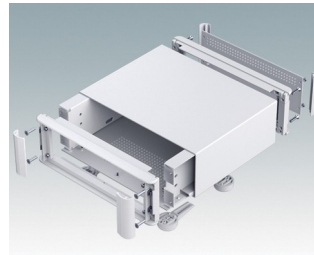

Highly attractive instrument enclosures

- Advanced desktop and portable enclosures in eleven standard sizes all with ventilation
- Modern and cohesive design with no visible fixing screws.
- Die cast front and rear bezels fit flush with the case body for a smooth appearance
- Snap-on front trims hide the case and front panel fixing screws
- All sizes available with or without a tilt/swivel carry handle, or ABS side handles (150 mm version)
- Three sizes with sloping front bezel
- Base panel pre-fitted with four M3 PCB mounting pillars
- Internal chassis prepunched for fitting snap-in PCB guides (accessories) in 3, 5, 7 or 9 positions
- Removable rear panel - recessed for protection of connectors, switches etc.
- Anodised front panel (accessory) - recessed for protection of keypads, displays etc.
- All case panels fitted with M4 threaded pillars for earth connection
- Supplied with four modern ABS feet with non-slip pads.

Order your own fully customised version [learn more here >>](#)