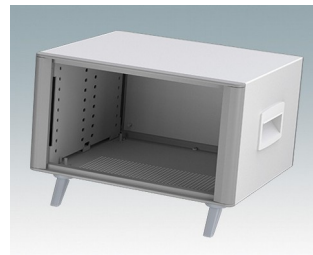

M6427356
Technomet R215S
Aluminium
Traffic white/traffic grey A RAL
9016/7042
275x250x150mm