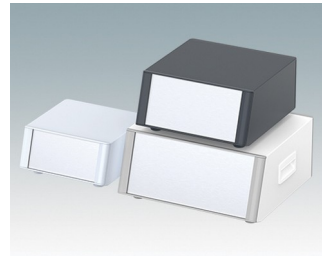

Highly attractive instrument enclosures

- Advanced desktop and portable enclosures in eleven standard sizes all with ventilation
- Modern and cohesive design with no visible fixing screws.
- Die cast front and rear bezels fit flush with the case body for a smooth appearance
- Snap-on front trims hide the case and front panel fixing screws
- All sizes available with or without a tilt/swivel carry handle, or ABS side handles (150 mm version)
- Three sizes with sloping front bezel
- Base panel pre-fitted with four M3 PCB mounting pillars
- Internal chassis prepunched for fitting snap-in PCB guides (accessories) in 3, 5, 7 or 9 positions
- Removable rear panel - recessed for protection of connectors, switches etc.
- Anodised front panel (accessory) - recessed for protection of keypads, displays etc.
- All case panels fitted with M4 threaded pillars for earth connection
- Supplied with four modern ABS feet with non-slip pads.

Order your own fully customised version [learn more here >>](#)