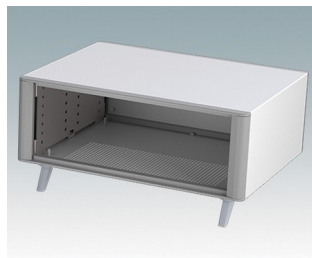

M6435226
Technomet R312
Aluminium
Traffic white/traffic grey A RAL
9016/7042
350x275x125mm