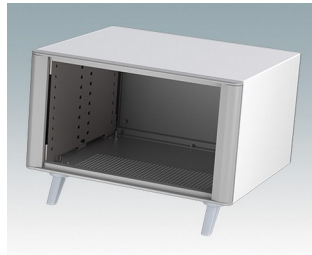

M6427326
Technomet R215
Aluminium
Traffic white/traffic grey A RAL
9016/7042
275x250x150mm