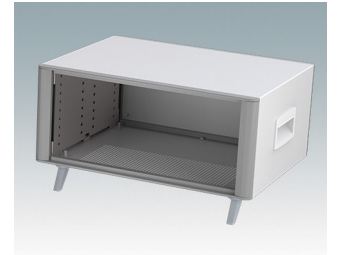

M6435356
Technomet R315S
Aluminium
Traffic white/traffic grey A RAL
9016/7042
350x275x150mm