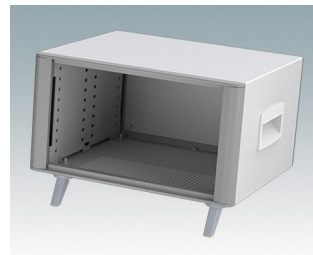

M6427356
Technomet R215S
Aluminium
Traffic white/traffic grey A RAL
9016/7042
275x250x150mm