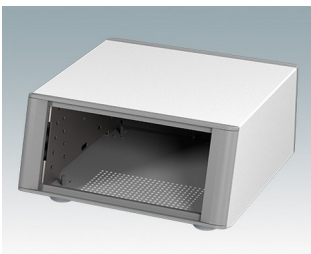

M6423126
Technomet SL110
Aluminium
Traffic white/traffic grey A RAL
9016/7042
225x230x100mm