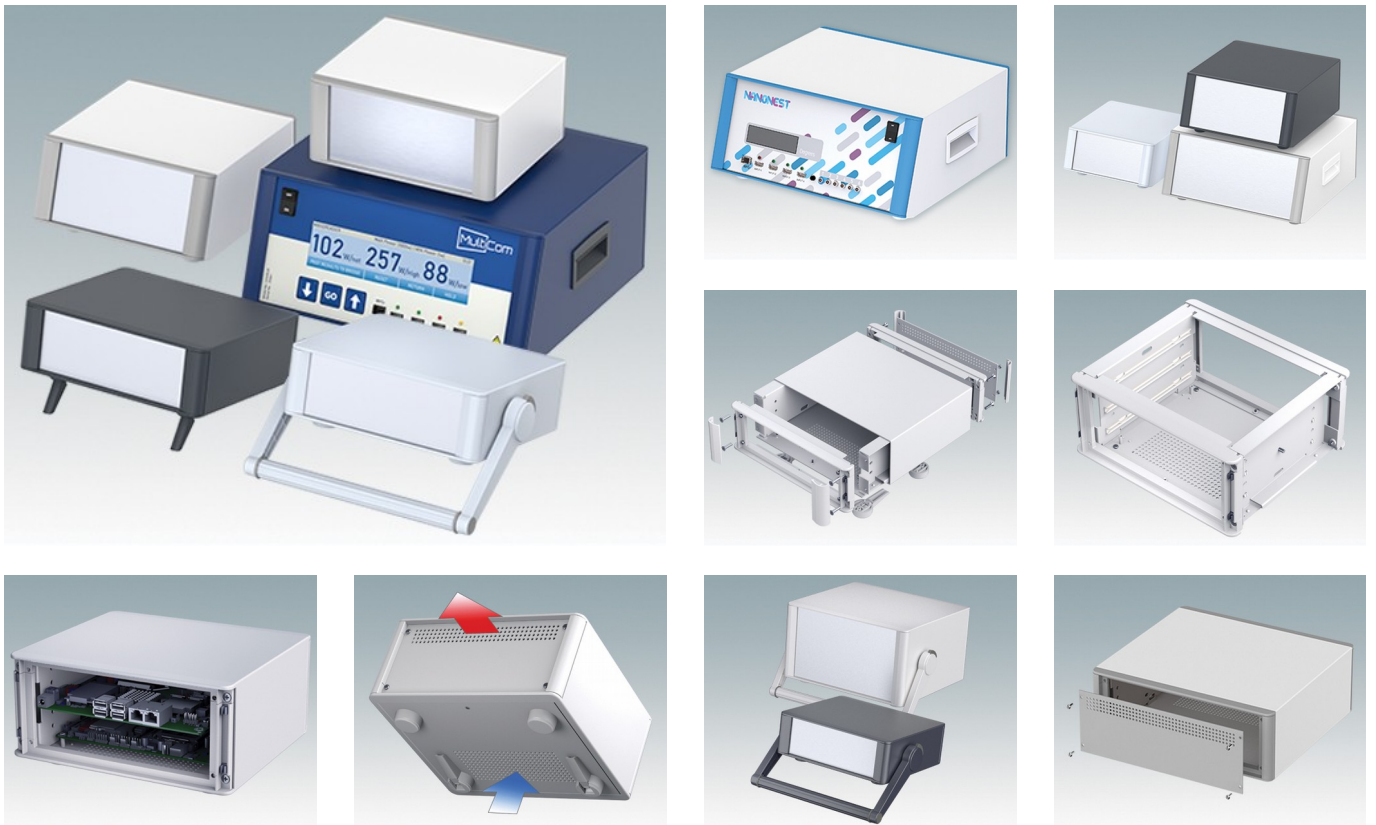

Highly attractive instrument enclosures

- Advanced desktop and portable enclosures in eleven standard sizes all with ventilation
- Modern and cohesive design with no visible fixing screws.
- Die cast front and rear bezels fit flush with the case body for a smooth appearance
- Snap-on front trims hide the case and front panel fixing screws
- All sizes available with or without a tilt/swivel carry handle, or ABS side handles (150 mm version)
- Three sizes with sloping front bezel
- Base panel pre-fitted with four M3 PCB mounting pillars
- Internal chassis prepunched for fitting snap-in PCB guides (accessories) in 3, 5, 7 or 9 positions
- Removable rear panel - recessed for protection of connectors, switches etc.
- Anodised front panel (accessory) - recessed for protection of keypads, displays etc.
- All case panels fitted with M4 threaded pillars for earth connection
- Supplied with four modern ABS feet with non-slip pads.

Order your own fully customised version [learn more here >>](#)