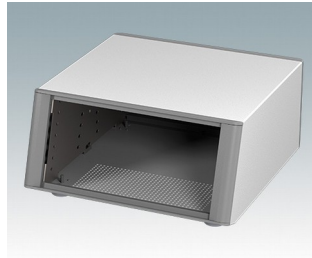

M6428226
Technomet SL212
Aluminium
Traffic white/traffic grey A RAL
9016/7042
275x285x125mm