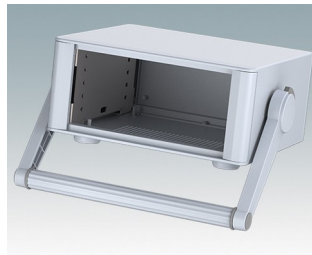

M6422135
Technomet R110H
Aluminium
Light grey RAL 7035
225x200x100mm