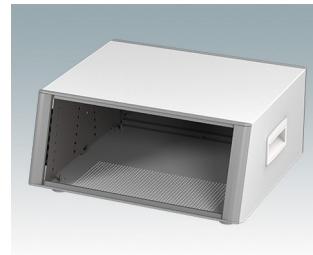

M6436326
Technomet SL315S
Aluminium
Traffic white/traffic grey A RAL
9016/7042
350x320x150mm