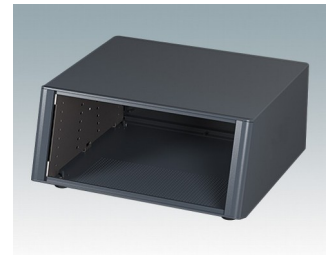

M6436354
Technomet SL315
Aluminium
Anthracite RAL 7016
350x320x150mm