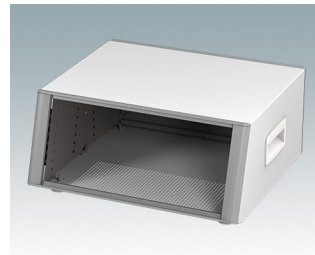

M6436326
Technomet SL315S
Aluminium
Traffic white/traffic grey A RAL
9016/7042
350x320x150mm