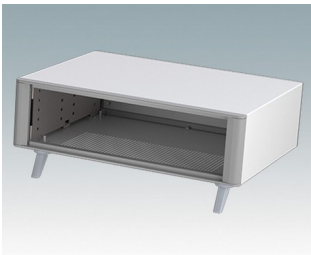

M6435126
Technomet R310
Aluminium
Traffic white/traffic grey A RAL
9016/7042
350x275x100mm