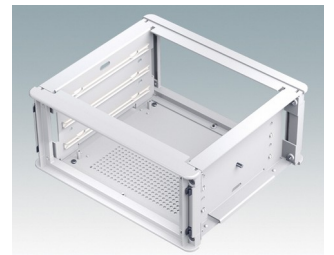

Highly attractive instrument enclosures

- Advanced desktop and portable enclosures in eleven standard sizes all with ventilation
- Modern and cohesive design with no visible fixing screws.
- Die cast front and rear bezels fit flush with the case body for a smooth appearance
- Snap-on front trims hide the case and front panel fixing screws
- All sizes available with or without a tilt/swivel carry handle, or ABS side handles (150 mm version)
- Three sizes with sloping front bezel
- Base panel pre-fitted with four M3 PCB mounting pillars
- Internal chassis prepunched for fitting snap-in PCB guides (accessories) in 3, 5, 7 or 9 positions
- Removable rear panel - recessed for protection of connectors, switches etc.
- Anodised front panel (accessory) - recessed for protection of keypads, displays etc.
- All case panels fitted with M4 threaded pillars for earth connection
- Supplied with four modern ABS feet with non-slip pads.

Order your own fully customised version [learn more here >>](#)