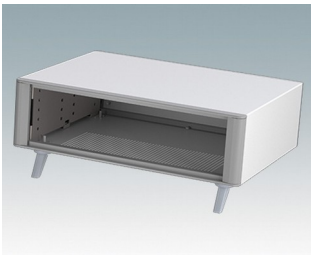

M6435126
Technomet R310
Aluminium
Traffic white/traffic grey A RAL
9016/7042
350x275x100mm