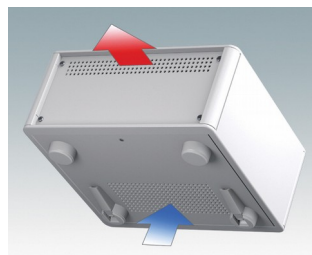

Highly attractive instrument enclosures

- Advanced desktop and portable enclosures in eleven standard sizes all with ventilation
- Modern and cohesive design with no visible fixing screws.
- Die cast front and rear bezels fit flush with the case body for a smooth appearance
- Snap-on front trims hide the case and front panel fixing screws
- All sizes available with or without a tilt/swivel carry handle, or ABS side handles (150 mm version)
- Three sizes with sloping front bezel
- Base panel pre-fitted with four M3 PCB mounting pillars
- Internal chassis prepunched for fitting snap-in PCB guides (accessories) in 3, 5, 7 or 9 positions
- Removable rear panel - recessed for protection of connectors, switches etc.
- Anodised front panel (accessory) - recessed for protection of keypads, displays etc.
- All case panels fitted with M4 threaded pillars for earth connection
- Supplied with four modern ABS feet with non-slip pads.

Order your own fully customised version [learn more here >>](#)