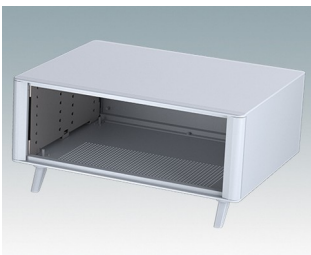

M6435225
Technomet R312
Aluminium
Light grey RAL 7035
350x275x125mm