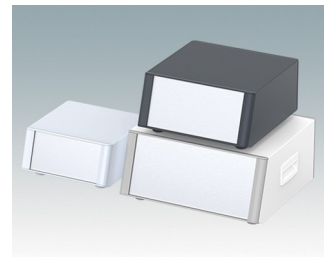

Highly attractive instrument enclosures

- Advanced desktop and portable enclosures in eleven standard sizes all with ventilation
- Modern and cohesive design with no visible fixing screws.
- Die cast front and rear bezels fit flush with the case body for a smooth appearance
- Snap-on front trims hide the case and front panel fixing screws
- All sizes available with or without a tilt/swivel carry handle, or ABS side handles (150 mm version)
- Three sizes with sloping front bezel
- Base panel pre-fitted with four M3 PCB mounting pillars
- Internal chassis prepunched for fitting snap-in PCB guides (accessories) in 3, 5, 7 or 9 positions
- Removable rear panel - recessed for protection of connectors, switches etc.
- Anodised front panel (accessory) - recessed for protection of keypads, displays etc.
- All case panels fitted with M4 threaded pillars for earth connection
- Supplied with four modern ABS feet with non-slip pads.

Order your own fully customised version [learn more here >>](#)