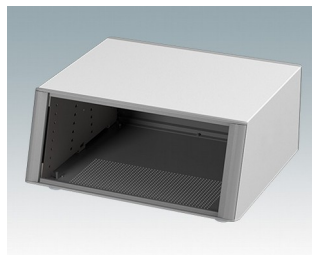

M6436356
Technomet SL315
Aluminium
Traffic white/traffic grey A RAL
9016/7042
350x320x150mm