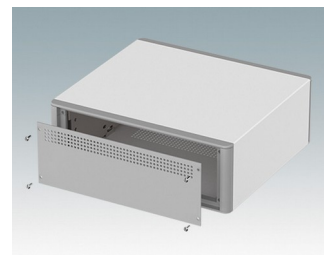

Highly attractive instrument enclosures

- Advanced desktop and portable enclosures in eleven standard sizes all with ventilation
- Modern and cohesive design with no visible fixing screws.
- Die cast front and rear bezels fit flush with the case body for a smooth appearance
- Snap-on front trims hide the case and front panel fixing screws
- All sizes available with or without a tilt/swivel carry handle, or ABS side handles (150 mm version)
- Three sizes with sloping front bezel
- Base panel pre-fitted with four M3 PCB mounting pillars
- Internal chassis prepunched for fitting snap-in PCB guides (accessories) in 3, 5, 7 or 9 positions
- Removable rear panel - recessed for protection of connectors, switches etc.
- Anodised front panel (accessory) - recessed for protection of keypads, displays etc.
- All case panels fitted with M4 threaded pillars for earth connection
- Supplied with four modern ABS feet with non-slip pads.

Order your own fully customised version [learn more here >>](#)