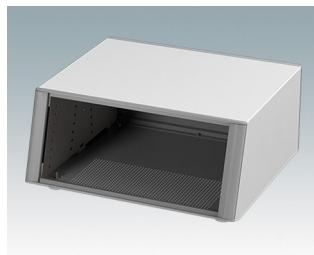

M6436356
Technomet SL315
Aluminium
Traffic white/traffic grey A RAL
9016/7042
350x320x150mm