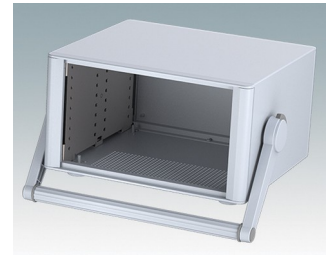

M6427335
Technomet R215H
Aluminium
Light grey RAL 7035
275x250x150mm