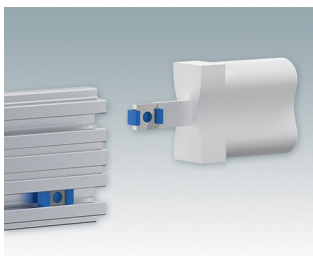

Versatile design ideal for customising

- Attractive and practical instrument enclosures with simple and fast assembly
- Easily customised to your exact specifications
- Ten standard sizes available in light grey and black
- Removable internal chassis
- PCB guide rails in the assembly extrusions
- Anodised aluminium front and rear panels included
- Front panels recessed to protect controls
- Four push-in non-slip rubber feet included.

Order your own fully customised version [learn more here >>](#)