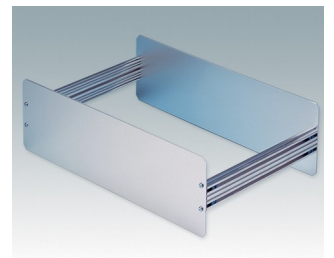

Versatile design ideal for customising

- Attractive and practical instrument enclosures with simple and fast assembly
- Easily customised to your exact specifications
- Ten standard sizes available in light grey and black
- Removable internal chassis
- PCB guide rails in the assembly extrusions
- Anodised aluminium front and rear panels included
- Front panels recessed to protect controls
- Four push-in non-slip rubber feet included.

Order your own fully customised version [learn more here >>](#)

Select Versions

M5501110
UNICASE 1
Aluminium
Light grey RAL 7035
185x180x65mm

M5501119
UNICASE 1
Aluminium
Black RAL 9005
185x180x65mm

M5502110
UNICASE 2
Aluminium
Light grey RAL 7035
260x250x90mm

M5502119
UNICASE 2
Aluminium
Black RAL 9005
260x250x90mm

M5503110
UNICASE 3
Aluminium
Light grey RAL 7035
350x250x110mm

M5503119
UNICASE 3
Aluminium
Black RAL 9005
350x250x110mm

M5504110
UNICASE 4
Aluminium
Light grey RAL 7035
261x300x134.5mm