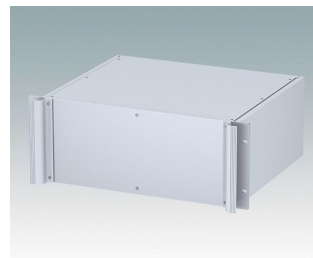

M6219455
COMBIMET 19" 4Ux365mm
Aluminium
Light grey RAL 7035
177x482.6x365mm