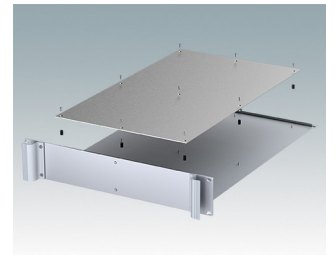

M6200610
Mounting plate (24")
Aluminium
Natural finish
335x574.6x1.5mm

Subject to technical modification without notice. © OKW Enclosures Ltd