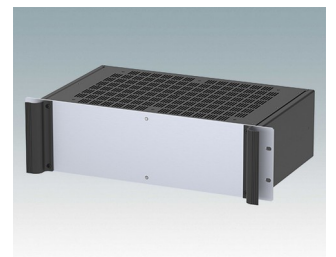

M6219349
COMBIMET 19" 3Ux265mm
Vented
Aluminium
Black RAL 9005
132.5x482.6x265mm