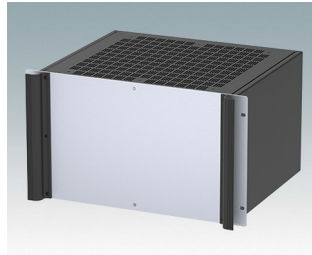

M6219669
COMBIMET 19" 6Ux365mm
Vented
Aluminium
Black RAL 9005
266x482.6x365mm