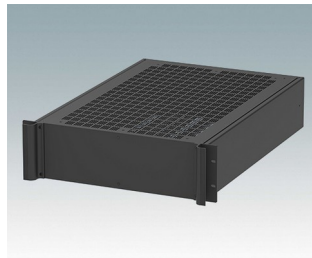

M6219389
COMBIMET 19" 3Ux610mm
Ventilated
Aluminium
Black RAL 9005
132.5x482.6x609.6mm