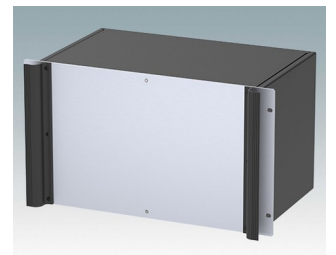

M6219639
COMBIMET 19" 6Ux265mm
Aluminium
Black RAL 9005
266x482.6x265mm