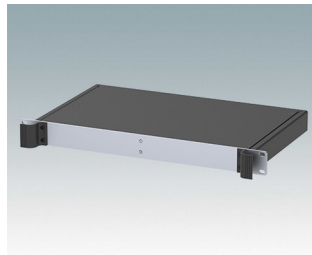

M6219139
COMBIMET 19" 1Ux265mm
Aluminium
Black RAL 9005
43.6x482.6x265mm