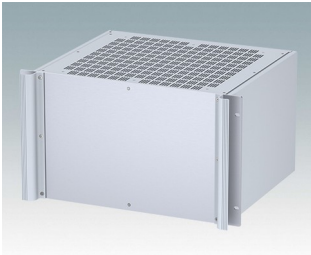

M6219665
COMBIMET 19" 6Ux365mm
Vented
Aluminium
Light grey RAL 7035
266x482.6x365mm