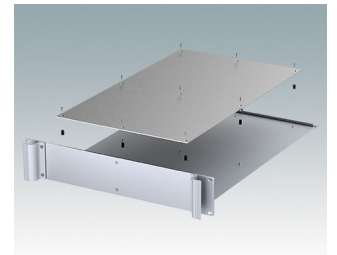

M6200610
Mounting plate (24")
Aluminium
Natural finish
335x574.6x1.5mm

Subject to technical modification without notice. © OKW Enclosures Ltd