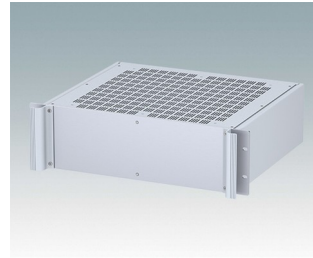

M6219365
COMBIMET 19" 3Ux365mm
Ventilated
Aluminium
Light grey RAL 7035
132.5x482.6x365mm