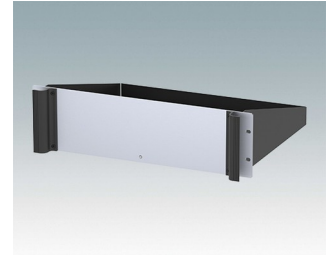

M6119339
COMBIMET T 19" 3Ux365mm
Open Top
Aluminium
Black RAL 9005
132.5x482.6x365mm