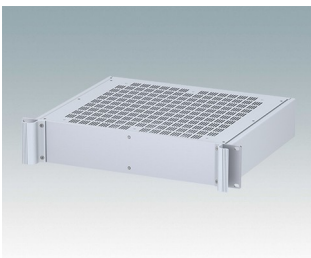

M6219265
COMBIMET 19" 2Ux365mm
Ventilated
Aluminium
Light grey RAL 7035
88.1x482.6x365mm