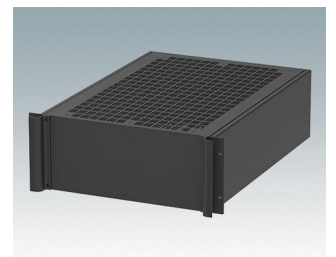

M6219489
COMBIMET 19" 4Ux610mm
Ventilated
Aluminium
Black RAL 9005
177x482.6x609.6mm