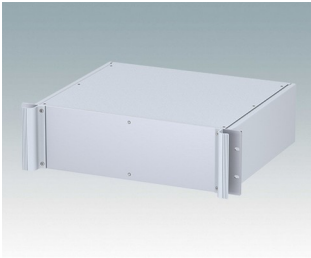

COMBIMET 19"

M6219355
COMBIMET 19" 3Ux365mm
Aluminium
Light grey RAL 7035
132.5x482.6x365mm