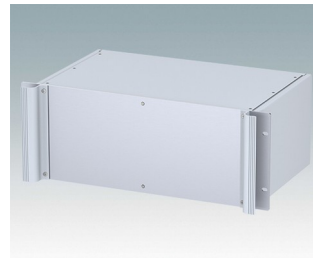

M6219435
COMBIMET 19" 4Ux265mm
Aluminium
Light grey RAL 7035
177x482.6x265mm