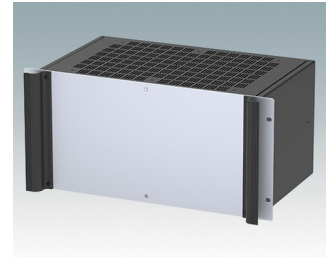

M6219549
COMBIMET 19" 5Ux265mm
Ventilated
Aluminium
Black RAL 9005
221x482.6x265mm