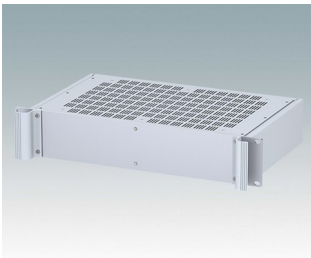

M6219245
COMBIMET 19" 2Ux265mm
Ventilated
Aluminium
Light grey RAL 7035
88.1x482.6x265mm