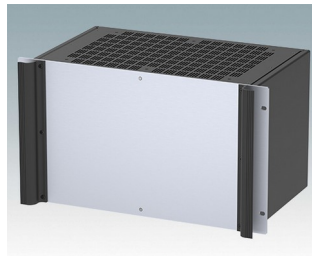

M6219649
COMBIMET 19" 6Ux265mm
Ventilated
Aluminium
Black RAL 9005
266x482.6x265mm