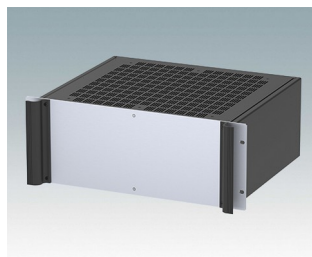

M6219469
COMBIMET 19" 4Ux365mm
Ventilated
Aluminium
Black RAL 9005
177x482.6x365mm