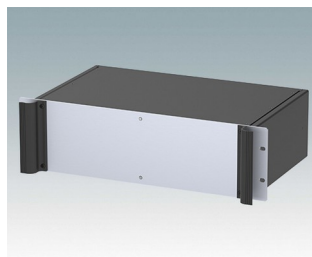

M6219339
COMBIMET 19" 3Ux265mm
Aluminium
Black RAL 9005
132.5x482.6x265mm