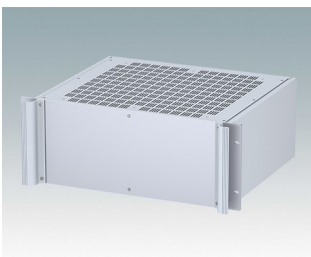

M6219465
COMBIMET 19" 4Ux365mm
Ventilated
Aluminium
Light grey RAL 7035
177x482.6x365mm