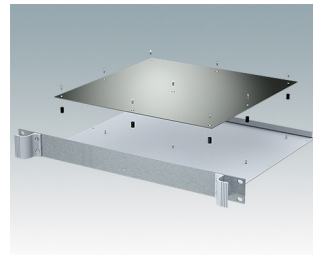

M6200365
Mounting plate (365mm)
Aluminium
Natural finish
335x330x1.5mm