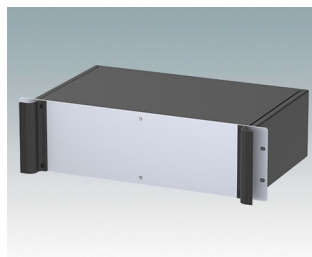

M6219339
COMBIMET 19" 3Ux265mm
Aluminium
Black RAL 9005
132.5x482.6x265mm