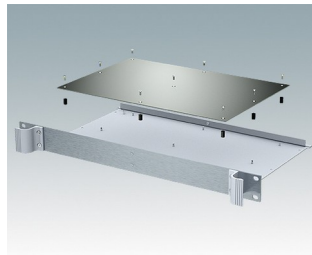

M6200265
Mounting plate (265mm)
Aluminium
Natural finish
335x230x1.5mm