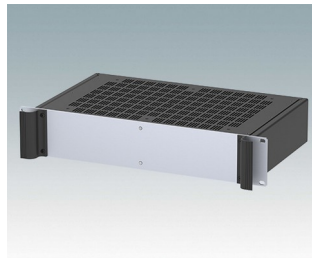

M6219249
COMBIMET 19" 2Ux265mm
Vented
Aluminium
Black RAL 9005
88.1x482.6x265mm