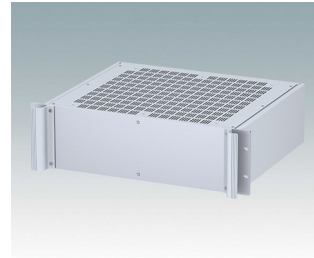

M6219365
COMBIMET 19" 3Ux365mm
Ventilated
Aluminium
Light grey RAL 7035
132.5x482.6x365mm