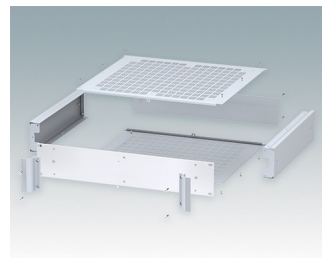

Universal rack mount enclosures to DIN 41494 and IEC 60297-3

- Versatile 19 inch rack cases in 1U to 6U heights and three depths
- Very modern design incorporating ergonomic front panel handles
- Super-deep 24" (610 mm) versions for server racks. Version T with open top
- Robust aluminium case body with removable top, base and rear panels
- Top and base panels vented or unvented
- 19" front panel in anodised aluminium
- Mounting holes in base for PCBs and chassis
- M4 earth studs on all components for electrical continuity
- Two standard colours black or light grey
- Cases supplied fully assembled.

Order your own fully customised version [learn more here >>](#)