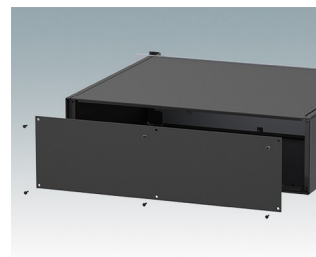

Universal rack mount enclosures to DIN 41494 and IEC 60297-3

- Versatile 19 inch rack cases in 1U to 6U heights and three depths
- Very modern design incorporating ergonomic front panel handles
- Super-deep 24" (610 mm) versions for server racks. Version T with open top
- Robust aluminium case body with removable top, base and rear panels
- Top and base panels vented or unvented
- 19" front panel in anodised aluminium
- Mounting holes in base for PCBs and chassis
- M4 earth studs on all components for electrical continuity
- Two standard colours black or light grey
- Cases supplied fully assembled.

Order your own fully customised version [learn more here >>](#)