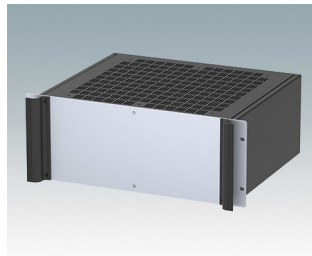

M6219469
COMBIMET 19" 4Ux365mm
Vented
Aluminium
Black RAL 9005
177x482.6x365mm