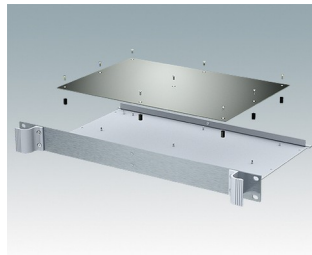

M6200265
Mounting plate (265mm)
Aluminium
Natural finish
335x230x1.5mm