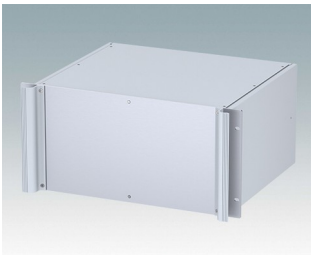

M6219555
COMBIMET 19" 5Ux365mm
Aluminium
Light grey RAL 7035
221x482.6x365mm