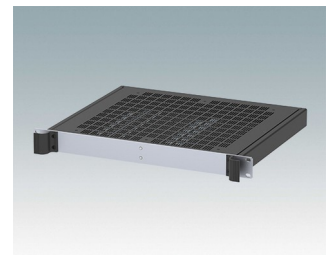

M6219169
COMBIMET 19" 1Ux365mm
Vented
Aluminium
Black RAL 9005
43.6x482.6x365mm