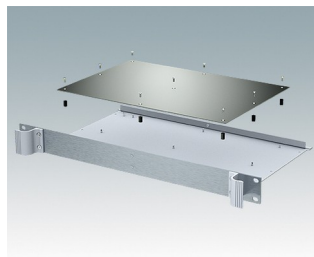

M6200265
Mounting plate (265mm)
Aluminium
Natural finish
335x230x1.5mm