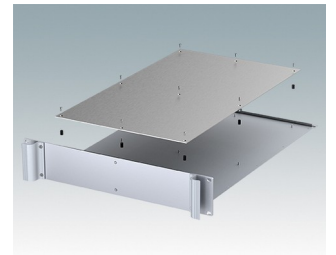

M6200610
Mounting plate (24")
Aluminium
Natural finish
335x574.6x1.5mm

Subject to technical modification without notice. © OKW Enclosures Ltd