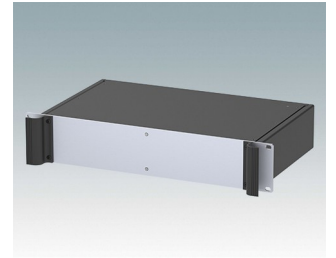

M6219239
COMBIMET 19" 2Ux265mm
Aluminium
Black RAL 9005
88.1x482.6x265mm