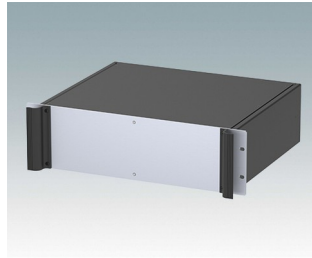

M6219359
COMBIMET 19" 3Ux365mm
Aluminium
Black RAL 9005
132.5x482.6x365mm