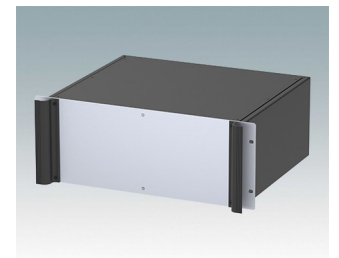

M6219459
COMBIMET 19" 4Ux365mm
Aluminium
Black RAL 9005
177x482.6x365mm