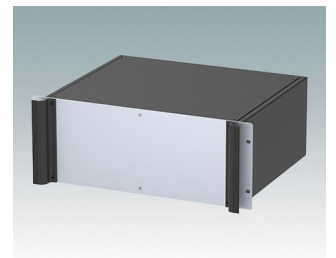

M6219459
COMBIMET 19" 4Ux365mm
Aluminium
Black RAL 9005
177x482.6x365mm