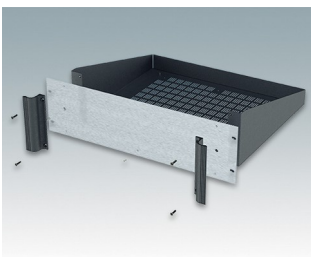

Universal rack mount enclosures to DIN 41494 and IEC 60297-3

- Versatile 19 inch rack cases in 1U to 6U heights and three depths
- Very modern design incorporating ergonomic front panel handles
- Super-deep 24" (610 mm) versions for server racks. Version T with open top
- Robust aluminium case body with removable top, base and rear panels
- Top and base panels vented or unvented
- 19" front panel in anodised aluminium
- Mounting holes in base for PCBs and chassis
- M4 earth studs on all components for electrical continuity
- Two standard colours black or light grey
- Cases supplied fully assembled.

Order your own fully customised version [learn more here >>](#)