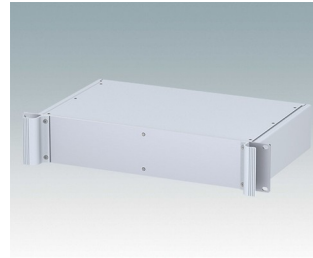

M6219235
COMBIMET 19" 2Ux265mm
Aluminium
Light grey RAL 7035
88.1x482.6x265mm