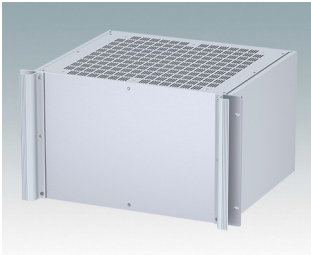

M6219665
COMBIMET 19" 6Ux365mm
Vented
Aluminium
Light grey RAL 7035
266x482.6x365mm