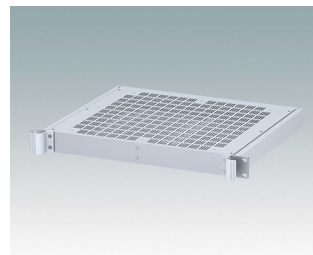

M6219165
COMBIMET 19" 1Ux365mm
Vented
Aluminium
Light grey RAL 7035
43.6x482.6x365mm