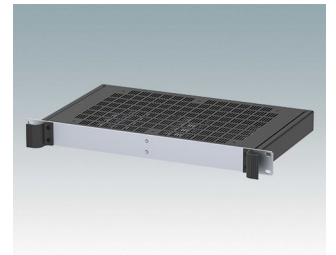

M6219149
COMBIMET 19" 1Ux265mm
Vented
Aluminium
Black RAL 9005
43.6x482.6x265mm