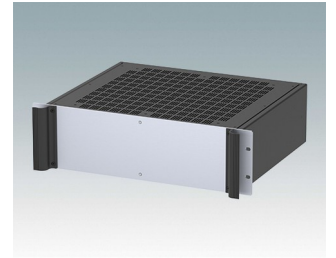

M6219369
COMBIMET 19" 3Ux365mm
Ventilated
Aluminium
Black RAL 9005
132.5x482.6x365mm