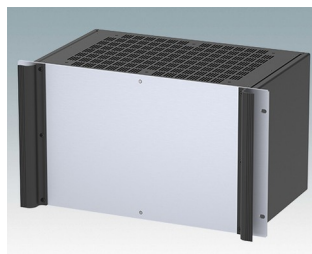

M6219649
COMBIMET 19" 6Ux265mm
Vented
Aluminium
Black RAL 9005
266x482.6x265mm