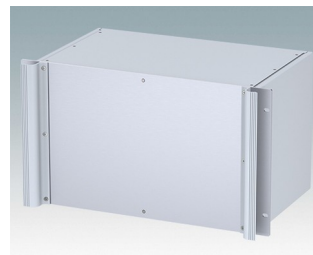

M6219635
COMBIMET 19" 6Ux265mm
Aluminium
Light grey RAL 7035
266x482.6x265mm