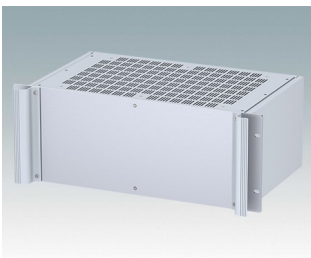

M6219445
COMBIMET 19" 4Ux265mm
Ventilated
Aluminium
Light grey RAL 7035
177x482.6x265mm