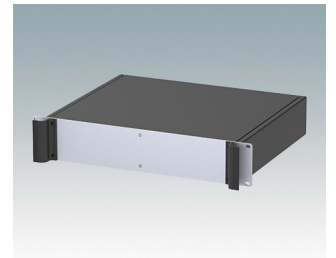

M6219259
COMBIMET 19" 2Ux365mm
Aluminium
Black RAL 9005
88.1x482.6x365mm