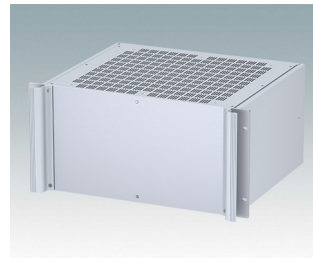

M6219565
COMBIMET 19" 5Ux365mm
Ventilated
Aluminium
Light grey RAL 7035
221x482.6x365mm