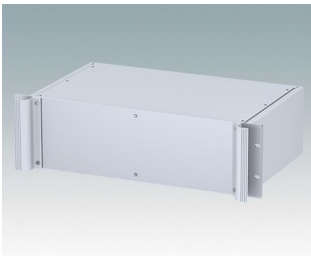

M6219335
COMBIMET 19" 3Ux265mm
Aluminium
Light grey RAL 7035
132.5x482.6x265mm