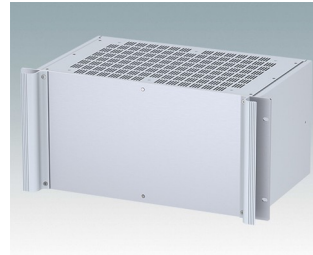

M6219545
COMBIMET 19" 5Ux265mm
Vented
Aluminium
Light grey RAL 7035
221x482.6x265mm