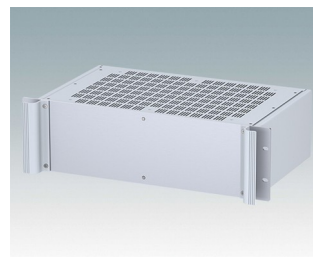

M6219345
COMBIMET 19" 3Ux265mm
Ventilated
Aluminium
Light grey RAL 7035
132.5x482.6x265mm