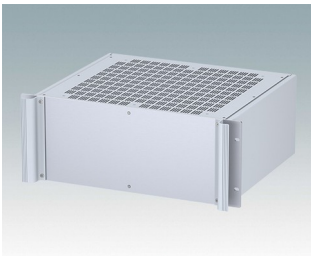

M6219465
COMBIMET 19" 4Ux365mm
Vented
Aluminium
Light grey RAL 7035
177x482.6x365mm