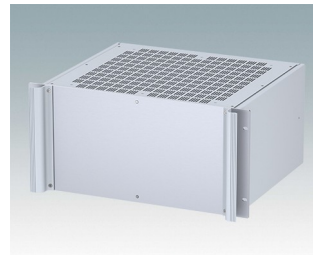

M6219565
COMBIMET 19" 5Ux365mm
Vented
Aluminium
Light grey RAL 7035
221x482.6x365mm