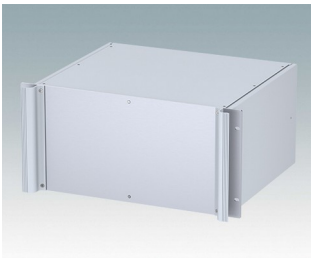

M6219555
COMBIMET 19" 5Ux365mm
Aluminium
Light grey RAL 7035
221x482.6x365mm