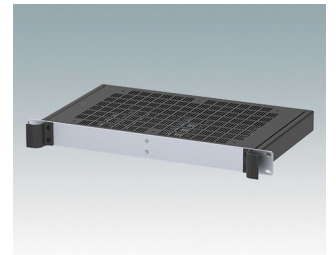

M6219149
COMBIMET 19" 1Ux265mm
Vented
Aluminium
Black RAL 9005
43.6x482.6x265mm