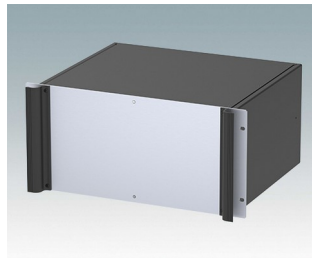

M6219559
COMBIMET 19" 5Ux365mm
Aluminium
Black RAL 9005
221x482.6x365mm