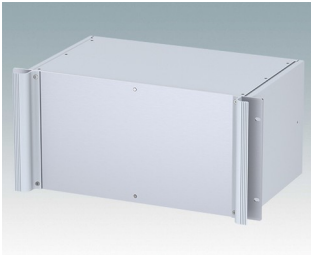

COMBIMET 19"

M6219535
COMBIMET 19" 5Ux265mm
Aluminium
Light grey RAL 7035
221x482.6x265mm