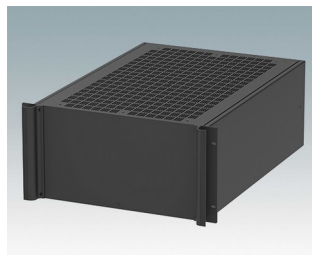

M6219589
COMBIMET 19" 5Ux610mm
Vented
Aluminium
Black RAL 9005
221x482.6x609.6mm