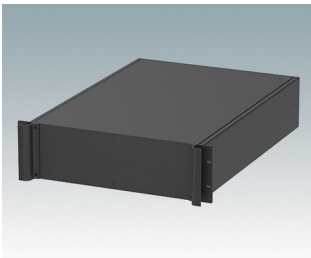

M6219379
COMBIMET 19" 3Ux610mm
Aluminium
Black RAL 9005
132.5x482.6x609.6mm