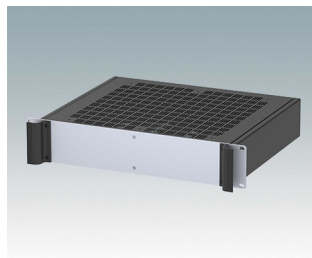

M6219269
COMBIMET 19" 2Ux365mm
Vented
Aluminium
Black RAL 9005
88.1x482.6x365mm