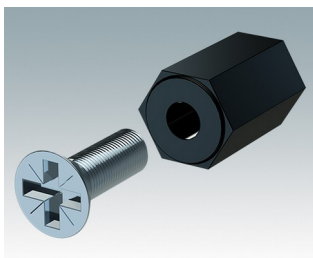

Accessory

M5600001
PCB mounting kit
PA 6
Black RAL 9005