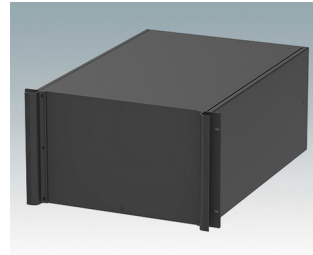

M6219679
COMBIMET 19" 6Ux610mm
Aluminium
Black RAL 9005
266x482.6x609.6mm