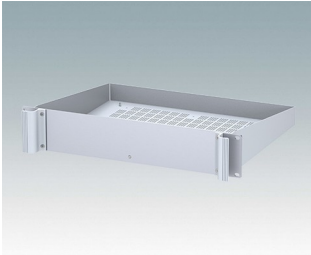

Select Versions

M6119235
COMBIMET T 19" 2Ux365mm
Open Top
Aluminium
Light grey RAL 7035
88.1x482.6x365mm