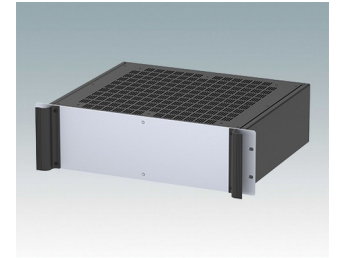

M6219369
COMBIMET 19" 3Ux365mm
Vented
Aluminium
Black RAL 9005
132.5x482.6x365mm