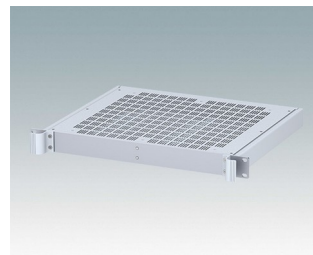

M6219165
COMBIMET 19" 1Ux365mm
Vented
Aluminium
Light grey RAL 7035
43.6x482.6x365mm