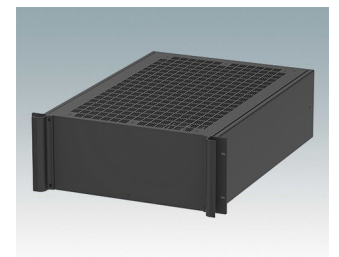

M6219489
COMBIMET 19" 4Ux610mm
Ventilated
Aluminium
Black RAL 9005
177x482.6x609.6mm