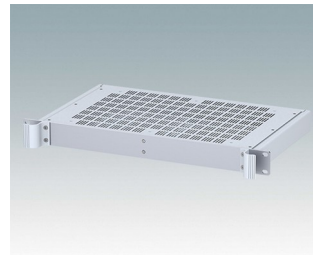

M6219145
COMBIMET 19" 1Ux265mm
Vented
Aluminium
Light grey RAL 7035
43.6x482.6x265mm