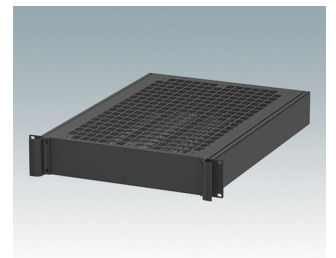

M6219289
COMBIMET 19" 2Ux610mm
Ventilated
Aluminium
Black RAL 9005
88.1x482.6x609.6mm