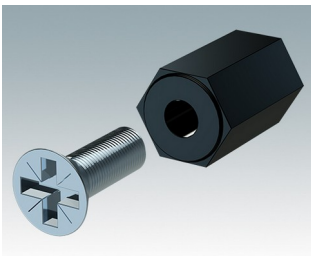

Accessory

M5600001
PCB mounting kit
PA 6
Black RAL 9005