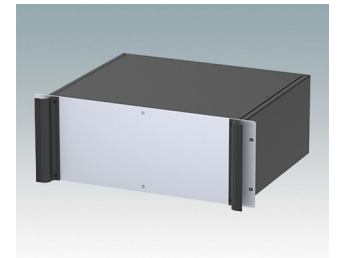

M6219459
COMBIMET 19" 4Ux365mm
Aluminium
Black RAL 9005
177x482.6x365mm