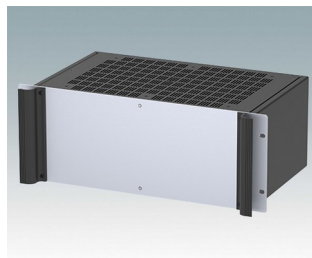

M6219449
COMBIMET 19" 4Ux265mm
Ventilated
Aluminium
Black RAL 9005
177x482.6x265mm