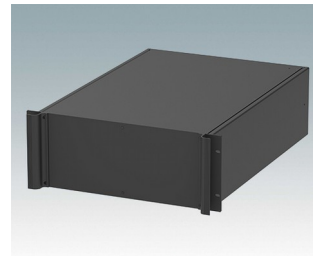

M6219479
COMBIMET 19" 4Ux610mm
Aluminium
Black RAL 9005
177x482.6x609.6mm