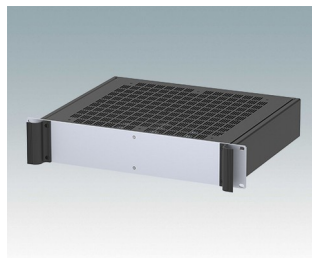

M6219269
COMBIMET 19" 2Ux365mm
Ventilated
Aluminium
Black RAL 9005
88.1x482.6x365mm