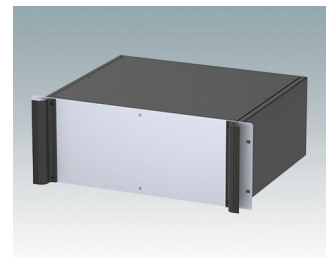

M6219459
COMBIMET 19" 4Ux365mm
Aluminium
Black RAL 9005
177x482.6x365mm