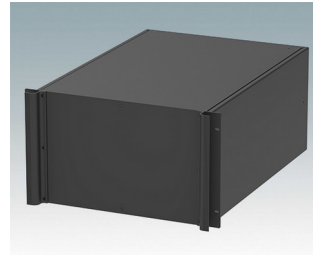

M6219679
COMBIMET 19" 6Ux610mm
Aluminium
Black RAL 9005
266x482.6x609.6mm