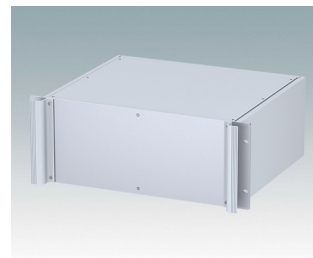

M6219455
COMBIMET 19" 4Ux365mm
Aluminium
Light grey RAL 7035
177x482.6x365mm