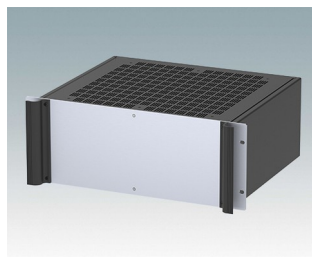

M6219469
COMBIMET 19" 4Ux365mm
Ventilated
Aluminium
Black RAL 9005
177x482.6x365mm