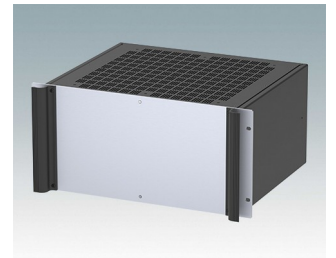

M6219569
COMBIMET 19" 5Ux365mm
Ventilated
Aluminium
Black RAL 9005
221x482.6x365mm