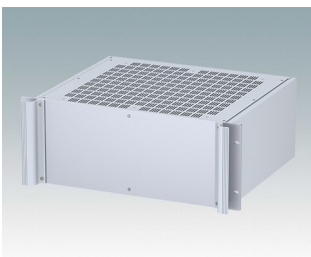

M6219465
COMBIMET 19" 4Ux365mm
Ventilated
Aluminium
Light grey RAL 7035
177x482.6x365mm