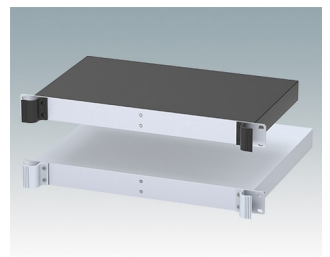

Universal rack mount enclosures to DIN 41494 and IEC 60297-3

- Versatile 19 inch rack cases in 1U to 6U heights and three depths
- Very modern design incorporating ergonomic front panel handles
- Super-deep 24" (610 mm) versions for server racks. Version T with open top
- Robust aluminium case body with removable top, base and rear panels
- Top and base panels vented or unvented
- 19" front panel in anodised aluminium
- Mounting holes in base for PCBs and chassis
- M4 earth studs on all components for electrical continuity
- Two standard colours black or light grey
- Cases supplied fully assembled.

Order your own fully customised version [learn more here >>](#)