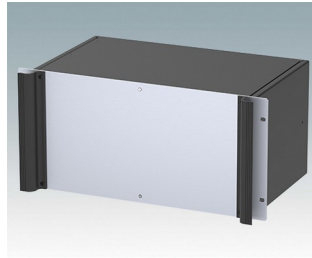

M6219539
COMBIMET 19" 5Ux265mm
Aluminium
Black RAL 9005
221x482.6x265mm