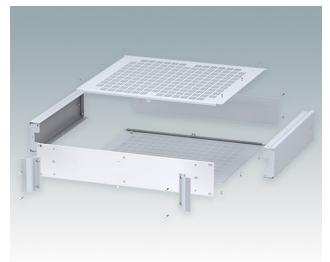

Universal rack mount enclosures to DIN 41494 and IEC 60297-3

- Versatile 19 inch rack cases in 1U to 6U heights and three depths
- Very modern design incorporating ergonomic front panel handles
- Super-deep 24" (610 mm) versions for server racks. Version T with open top
- Robust aluminium case body with removable top, base and rear panels
- Top and base panels vented or unvented
- 19" front panel in anodised aluminium
- Mounting holes in base for PCBs and chassis
- M4 earth studs on all components for electrical continuity
- Two standard colours black or light grey
- Cases supplied fully assembled.

Order your own fully customised version [learn more here >>](#)