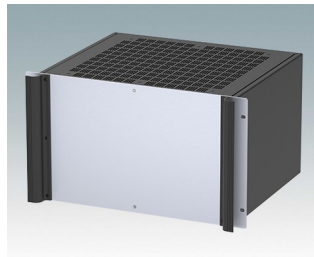

M6219669
COMBIMET 19" 6Ux365mm
Vented
Aluminium
Black RAL 9005
266x482.6x365mm