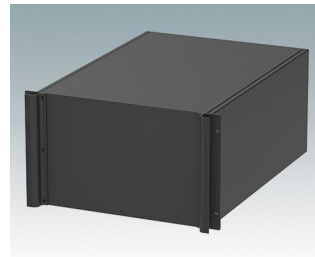

M6219679
COMBIMET 19" 6Ux610mm
Aluminium
Black RAL 9005
266x482.6x609.6mm