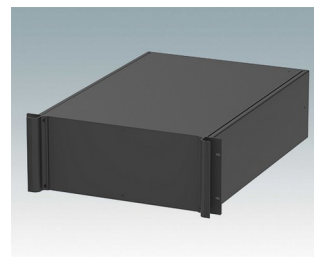

M6219479
COMBIMET 19" 4Ux610mm
Aluminium
Black RAL 9005
177x482.6x609.6mm