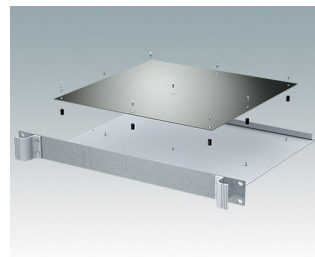

M6200365
Mounting plate (365mm)
Aluminium
Natural finish
335x330x1.5mm