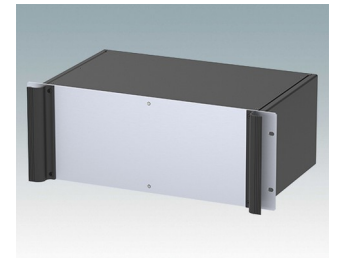

M6219439
COMBIMET 19" 4Ux265mm
Aluminium
Black RAL 9005
177x482.6x265mm