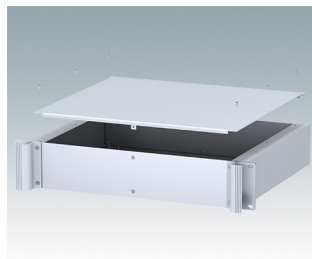

Universal rack mount enclosures to DIN 41494 and IEC 60297-3

- Versatile 19 inch rack cases in 1U to 6U heights and three depths
- Very modern design incorporating ergonomic front panel handles
- Super-deep 24" (610 mm) versions for server racks. Version T with open top
- Robust aluminium case body with removable top, base and rear panels
- Top and base panels vented or unvented
- 19" front panel in anodised aluminium
- Mounting holes in base for PCBs and chassis
- M4 earth studs on all components for electrical continuity
- Two standard colours black or light grey
- Cases supplied fully assembled.

Order your own fully customised version [learn more here >>](#)