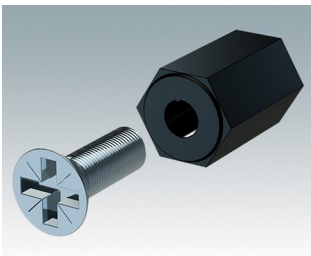

Accessory

M5600001
PCB mounting kit
PA 6
Black RAL 9005