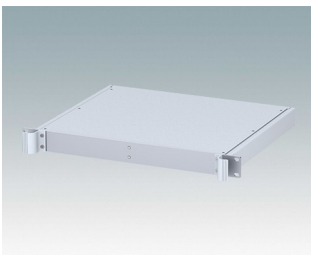

M6219155
COMBIMET 19" 1Ux365mm
Aluminium
Light grey RAL 7035
43.6x482.6x365mm