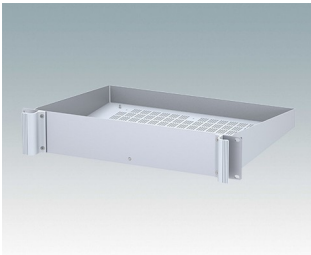

Select Versions

M6119235
COMBIMET T 19" 2Ux365mm
Open Top
Aluminium
Light grey RAL 7035
88.1x482.6x365mm