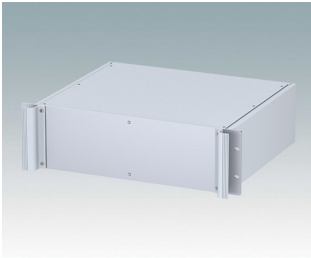

COMBIMET 19"

M6219355
COMBIMET 19" 3Ux365mm
Aluminium
Light grey RAL 7035
132.5x482.6x365mm