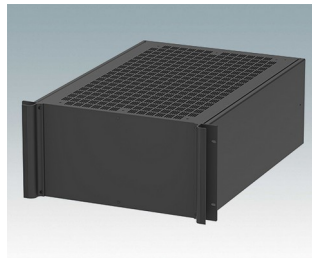

M6219589
COMBIMET 19" 5Ux610mm
Ventilated
Aluminium
Black RAL 9005
221x482.6x609.6mm