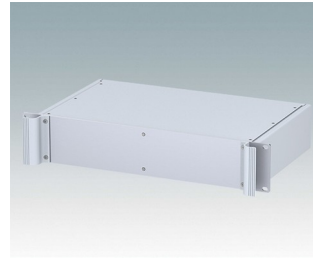

M6219235
COMBIMET 19" 2Ux265mm
Aluminium
Light grey RAL 7035
88.1x482.6x265mm