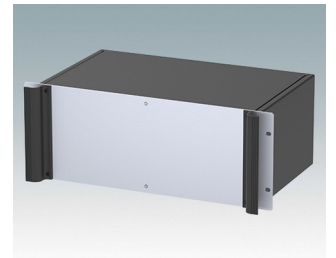

M6219439
COMBIMET 19" 4Ux265mm
Aluminium
Black RAL 9005
177x482.6x265mm