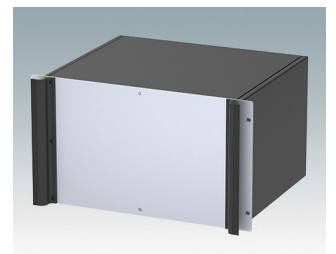

M6219659
COMBIMET 19" 6Ux365mm
Aluminium
Black RAL 9005
266x482.6x365mm