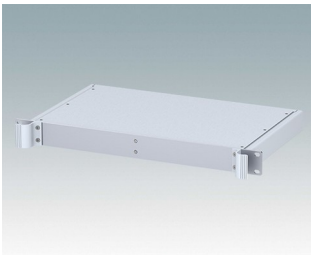

M6219135
COMBIMET 19" 1Ux265mm
Aluminium
Light grey RAL 7035
43.6x482.6x265mm