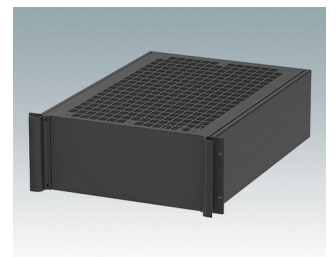

M6219489
COMBIMET 19" 4Ux610mm
Ventilated
Aluminium
Black RAL 9005
177x482.6x609.6mm