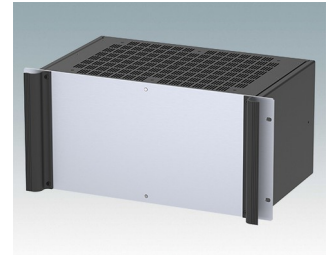

M6219549
COMBIMET 19" 5Ux265mm
Vented
Aluminium
Black RAL 9005
221x482.6x265mm