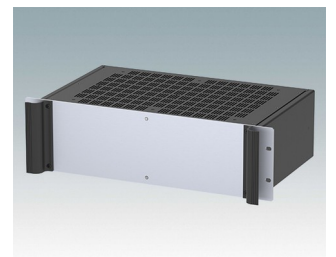

M6219349
COMBIMET 19" 3Ux265mm
Ventilated
Aluminium
Black RAL 9005
132.5x482.6x265mm