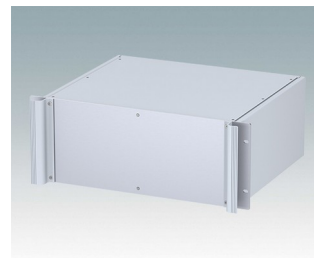

M6219455
COMBIMET 19" 4Ux365mm
Aluminium
Light grey RAL 7035
177x482.6x365mm