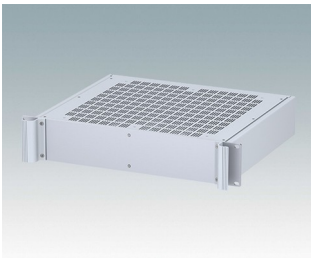

M6219265
COMBIMET 19" 2Ux365mm
Ventilated
Aluminium
Light grey RAL 7035
88.1x482.6x365mm