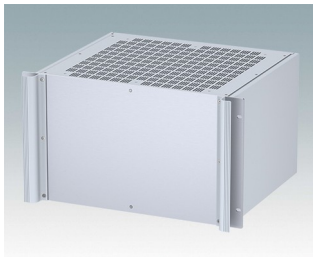

M6219665
COMBIMET 19" 6Ux365mm
Vented
Aluminium
Light grey RAL 7035
266x482.6x365mm