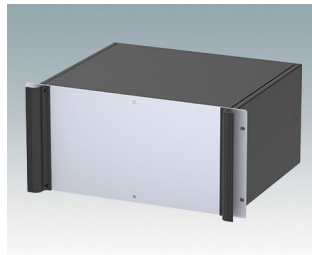

M6219559
COMBIMET 19" 5Ux365mm
Aluminium
Black RAL 9005
221x482.6x365mm