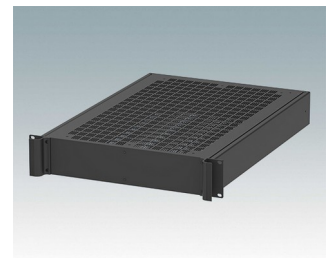

M6219289
COMBIMET 19" 2Ux610mm
Vented
Aluminium
Black RAL 9005
88.1x482.6x609.6mm