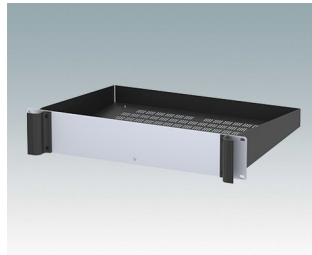

Universal rack mount enclosures to DIN 41494 and IEC 60297-3

- Versatile 19 inch rack cases in 1U to 6U heights and three depths
- Very modern design incorporating ergonomic front panel handles
- Super-deep 24" (610 mm) versions for server racks. Version T with open top
- Robust aluminium case body with removable top, base and rear panels
- Top and base panels vented or unvented
- 19" front panel in anodised aluminium
- Mounting holes in base for PCBs and chassis
- M4 earth studs on all components for electrical continuity
- Two standard colours black or light grey
- Cases supplied fully assembled.

Order your own fully customised version [learn more here >>](#)

Select Versions

M6119235
COMBIMET T 19" 2Ux365mm
Open Top
Aluminium
Light grey RAL 7035
88.1x482.6x365mm

M6119239
COMBIMET T 19" 2Ux365mm
Open Top
Aluminium
Black RAL 9005
88.1x482.6x365mm

M6119335
COMBIMET T 19" 3Ux365mm
Open Top
Aluminium
Light grey RAL 7035
132.5x482.6x365mm

M6119339
COMBIMET T 19" 3Ux365mm
Open Top
Aluminium
Black RAL 9005
132.5x482.6x365mm

M6219115
COMBIMET 19" 1Ux265mm
Solid Top
Aluminium
Light grey RAL 7035
43.6x482.6x265mm