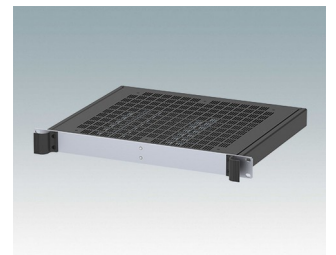

M6219169
COMBIMET 19" 1Ux365mm
Vented
Aluminium
Black RAL 9005
43.6x482.6x365mm