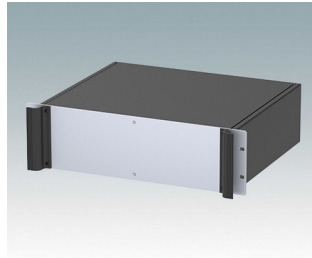

M6219359
COMBIMET 19" 3Ux365mm
Aluminium
Black RAL 9005
132.5x482.6x365mm