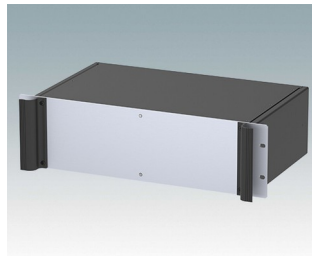

M6219339
COMBIMET 19" 3Ux265mm
Aluminium
Black RAL 9005
132.5x482.6x265mm