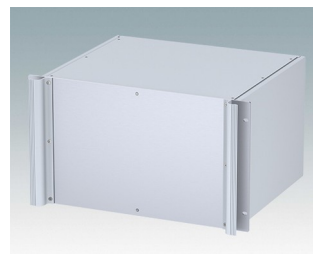

M6219655
COMBIMET 19" 6Ux365mm
Aluminium
Light grey RAL 7035
266x482.6x365mm