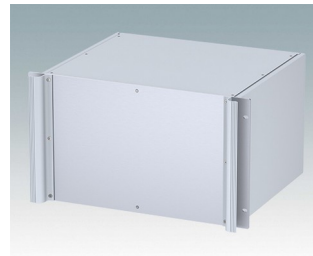

M6219655
COMBIMET 19" 6Ux365mm
Aluminium
Light grey RAL 7035
266x482.6x365mm