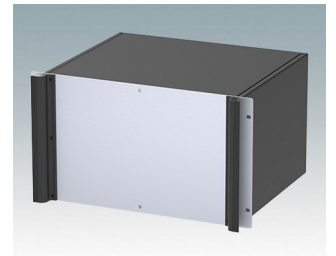

M6219659
COMBIMET 19" 6Ux365mm
Aluminium
Black RAL 9005
266x482.6x365mm