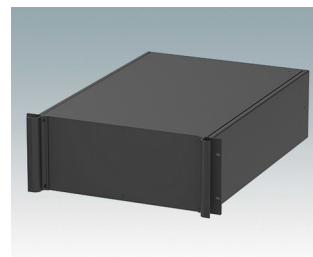

M6219479
COMBIMET 19" 4Ux610mm
Aluminium
Black RAL 9005
177x482.6x609.6mm