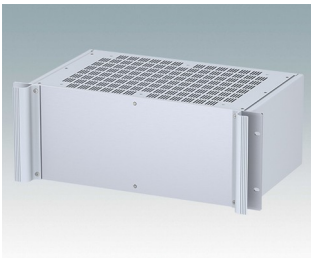

M6219445
COMBIMET 19" 4Ux265mm
Vented
Aluminium
Light grey RAL 7035
177x482.6x265mm