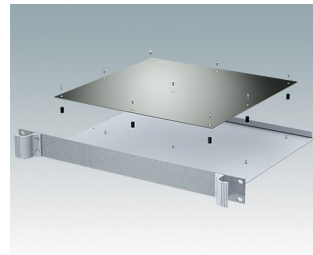

M6200365
Mounting plate (365mm)
Aluminium
Natural finish
335x330x1.5mm