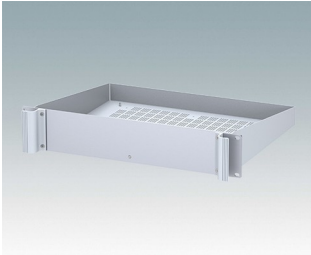

Select Versions

M6119235
COMBIMET T 19" 2Ux365mm
Open Top
Aluminium
Light grey RAL 7035
88.1x482.6x365mm