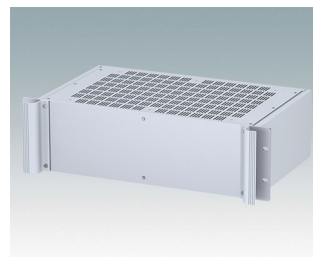

M6219345
COMBIMET 19" 3Ux265mm
Vented
Aluminium
Light grey RAL 7035
132.5x482.6x265mm