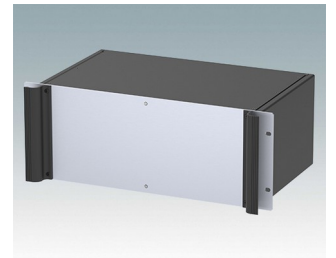

M6219439
COMBIMET 19" 4Ux265mm
Aluminium
Black RAL 9005
177x482.6x265mm