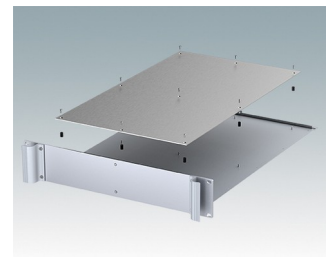

M6200610
Mounting plate (24")
Aluminium
Natural finish
335x574.6x1.5mm

Subject to technical modification without notice. © OKW Enclosures Ltd