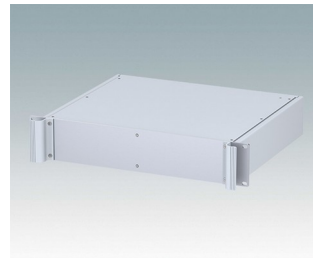

M6219255
COMBIMET 19" 2Ux365mm
Aluminium
Light grey RAL 7035
88.1x482.6x365mm