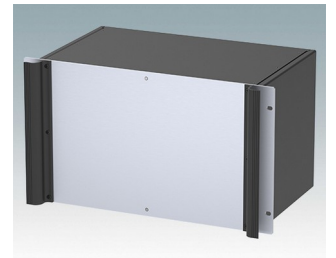

M6219639
COMBIMET 19" 6Ux265mm
Aluminium
Black RAL 9005
266x482.6x265mm