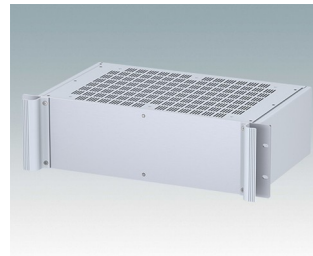

M6219345
COMBIMET 19" 3Ux265mm
Ventilated
Aluminium
Light grey RAL 7035
132.5x482.6x265mm