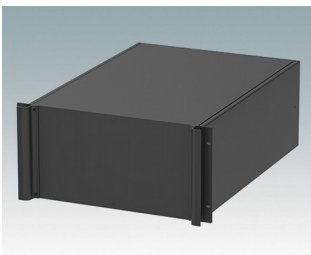

M6219579
COMBIMET 19" 5Ux610mm
Aluminium
Black RAL 9005
221x482.6x609.6mm