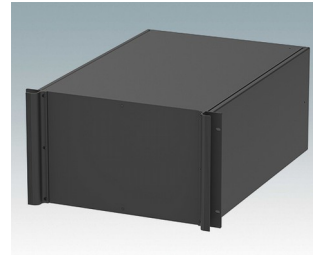

M6219679
COMBIMET 19" 6Ux610mm
Aluminium
Black RAL 9005
266x482.6x609.6mm