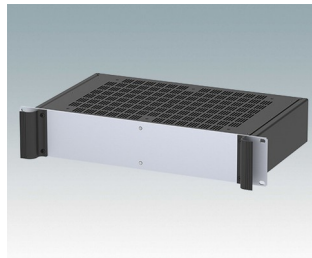

M6219249
COMBIMET 19" 2Ux265mm
Ventilated
Aluminium
Black RAL 9005
88.1x482.6x265mm