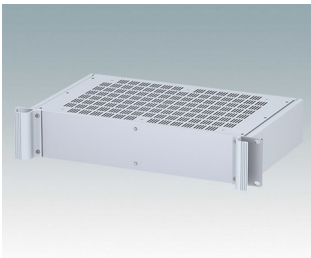

M6219245
COMBIMET 19" 2Ux265mm
Vented
Aluminium
Light grey RAL 7035
88.1x482.6x265mm