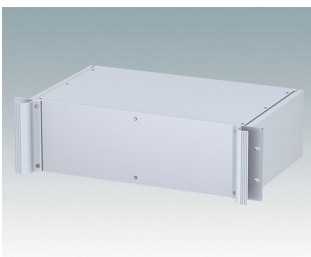

M6219335
COMBIMET 19" 3Ux265mm
Aluminium
Light grey RAL 7035
132.5x482.6x265mm