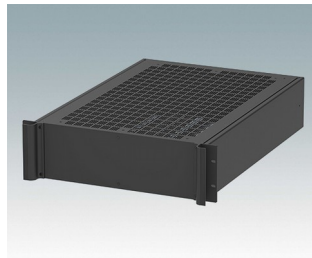

M6219389
COMBIMET 19" 3Ux610mm
Ventilated
Aluminium
Black RAL 9005
132.5x482.6x609.6mm