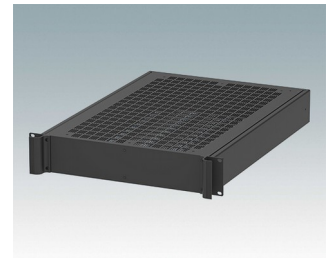

M6219289
COMBIMET 19" 2Ux610mm
Ventilated
Aluminium
Black RAL 9005
88.1x482.6x609.6mm