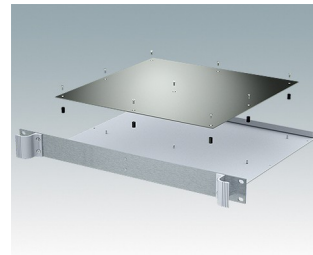

M6200365
Mounting plate (365mm)
Aluminium
Natural finish
335x330x1.5mm