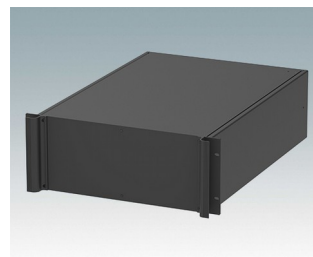

M6219479
COMBIMET 19" 4Ux610mm
Aluminium
Black RAL 9005
177x482.6x609.6mm