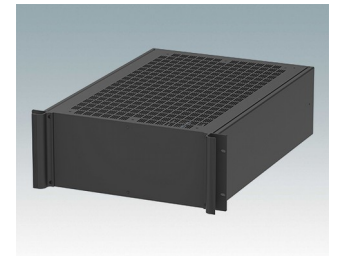

M6219489
COMBIMET 19" 4Ux610mm
Vented
Aluminium
Black RAL 9005
177x482.6x609.6mm