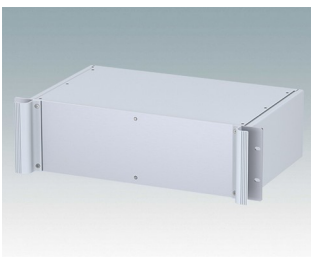

M6219335
COMBIMET 19" 3Ux265mm
Aluminium
Light grey RAL 7035
132.5x482.6x265mm