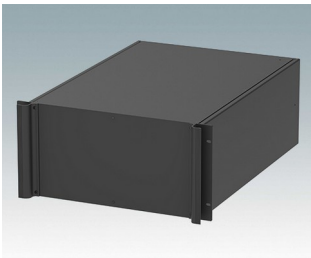

M6219579
COMBIMET 19" 5Ux610mm
Aluminium
Black RAL 9005
221x482.6x609.6mm