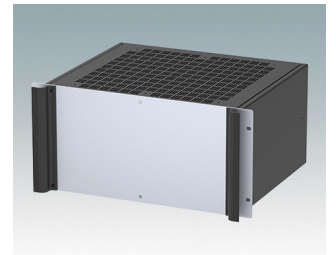

M6219569
COMBIMET 19" 5Ux365mm
Vented
Aluminium
Black RAL 9005
221x482.6x365mm