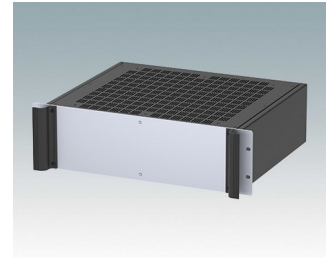

M6219369
COMBIMET 19" 3Ux365mm
Ventilated
Aluminium
Black RAL 9005
132.5x482.6x365mm