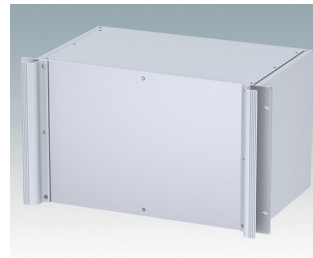

M6219635
COMBIMET 19" 6Ux265mm
Aluminium
Light grey RAL 7035
266x482.6x265mm