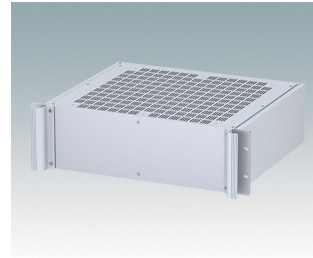

M6219365
COMBIMET 19" 3Ux365mm
Vented
Aluminium
Light grey RAL 7035
132.5x482.6x365mm