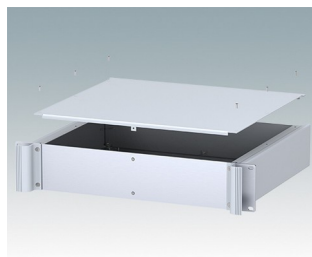

Universal rack mount enclosures to DIN 41494 and IEC 60297-3

- Versatile 19 inch rack cases in 1U to 6U heights and three depths
- Very modern design incorporating ergonomic front panel handles
- Super-deep 24" (610 mm) versions for server racks. Version T with open top
- Robust aluminium case body with removable top, base and rear panels
- Top and base panels vented or unvented
- 19" front panel in anodised aluminium
- Mounting holes in base for PCBs and chassis
- M4 earth studs on all components for electrical continuity
- Two standard colours black or light grey
- Cases supplied fully assembled.

Order your own fully customised version [learn more here >>](#)