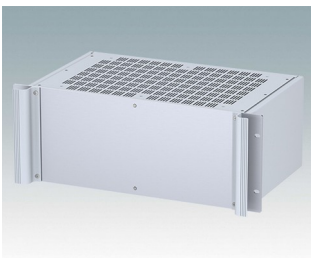

M6219445
COMBIMET 19" 4Ux265mm
Ventilated
Aluminium
Light grey RAL 7035
177x482.6x265mm