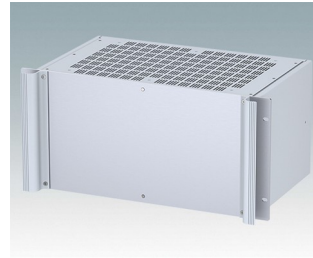

M6219545
COMBIMET 19" 5Ux265mm
Ventilated
Aluminium
Light grey RAL 7035
221x482.6x265mm