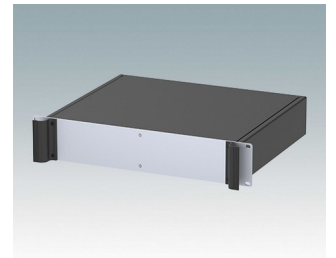

M6219259
COMBIMET 19" 2Ux365mm
Aluminium
Black RAL 9005
88.1x482.6x365mm