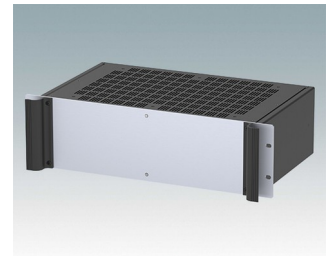

M6219349
COMBIMET 19" 3Ux265mm
Ventilated
Aluminium
Black RAL 9005
132.5x482.6x265mm