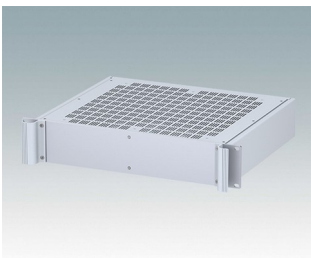

M6219265
COMBIMET 19" 2Ux365mm
Vented
Aluminium
Light grey RAL 7035
88.1x482.6x365mm