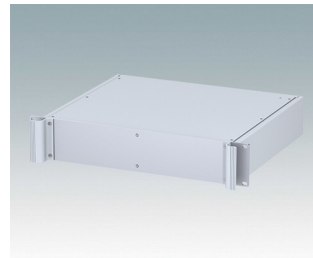

M6219255
COMBIMET 19" 2Ux365mm
Aluminium
Light grey RAL 7035
88.1x482.6x365mm