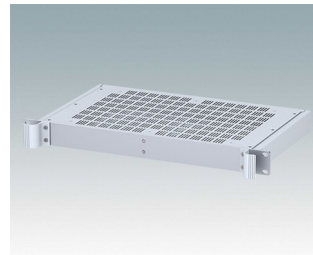

Universal rack mount enclosures to DIN 41494 and IEC 60297-3

- Versatile 19 inch rack cases in 1U to 6U heights and three depths
- Very modern design incorporating ergonomic front panel handles
- Super-deep 24" (610 mm) versions for server racks. Version T with open top
- Robust aluminium case body with removable top, base and rear panels
- Top and base panels vented or unvented
- 19" front panel in anodised aluminium
- Mounting holes in base for PCBs and chassis
- M4 earth studs on all components for electrical continuity
- Two standard colours black or light grey
- Cases supplied fully assembled.

M6119335
COMBIMET T 19" 3Ux365mm
Open Top
Aluminium
Light grey RAL 7035
132.5x482.6x365mm

M6119339
COMBIMET T 19" 3Ux365mm
Open Top
Aluminium
Black RAL 9005
132.5x482.6x365mm

M6219115
COMBIMET 19" 1Ux265mm
Solid Top
Aluminium
Light grey RAL 7035
43.6x482.6x265mm

M6219119
COMBIMET 19" 1Ux265mm
Solid Top
Aluminium
Black RAL 9005
43.6x482.6x265mm

M6219125
COMBIMET 19" 1Ux365mm
Solid Top
Aluminium
Light grey RAL 7035
43.6x482.6x365mm

M6219129
COMBIMET 19" 1Ux365mm
Solid Top
Aluminium
Black RAL 9005
43.6x482.6x365mm

M6219135
COMBIMET 19" 1Ux265mm
Aluminium
Light grey RAL 7035
43.6x482.6x265mm

M6219139
COMBIMET 19" 1Ux265mm
Aluminium
Black RAL 9005
43.6x482.6x265mm

M6219145
COMBIMET 19" 1Ux265mm
Vented
Aluminium
Light grey RAL 7035
43.6x482.6x265mm