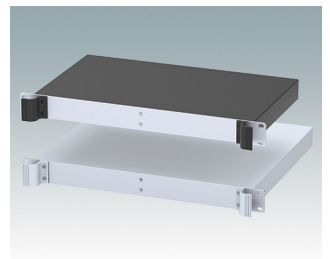

Universal rack mount enclosures to DIN 41494 and IEC 60297-3

- Versatile 19 inch rack cases in 1U to 6U heights and three depths
- Very modern design incorporating ergonomic front panel handles
- Super-deep 24" (610 mm) versions for server racks. Version T with open top
- Robust aluminium case body with removable top, base and rear panels
- Top and base panels vented or unvented
- 19" front panel in anodised aluminium
- Mounting holes in base for PCBs and chassis
- M4 earth studs on all components for electrical continuity
- Two standard colours black or light grey
- Cases supplied fully assembled.

Order your own fully customised version [learn more here >>](#)