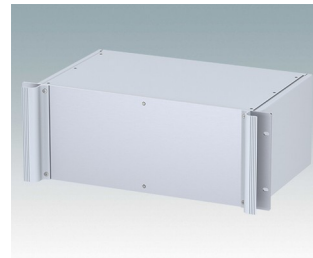

M6219435
COMBIMET 19" 4Ux265mm
Aluminium
Light grey RAL 7035
177x482.6x265mm