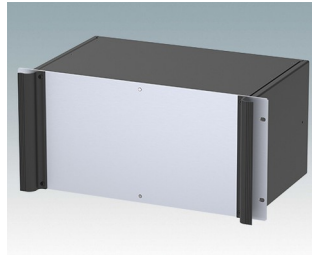

M6219539
COMBIMET 19" 5Ux265mm
Aluminium
Black RAL 9005
221x482.6x265mm