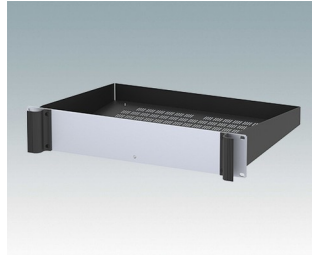

Universal rack mount enclosures to DIN 41494 and IEC 60297-3

- Versatile 19 inch rack cases in 1U to 6U heights and three depths
- Very modern design incorporating ergonomic front panel handles
- Super-deep 24" (610 mm) versions for server racks. Version T with open top
- Robust aluminium case body with removable top, base and rear panels
- Top and base panels vented or unvented
- 19" front panel in anodised aluminium
- Mounting holes in base for PCBs and chassis
- M4 earth studs on all components for electrical continuity
- Two standard colours black or light grey
- Cases supplied fully assembled.

Order your own fully customised version [learn more here >>](#)

Select Versions

M6119235
COMBIMET T 19" 2Ux365mm
Open Top
Aluminium
Light grey RAL 7035
88.1x482.6x365mm

M6119239
COMBIMET T 19" 2Ux365mm
Open Top
Aluminium
Black RAL 9005
88.1x482.6x365mm

M6119335
COMBIMET T 19" 3Ux365mm
Open Top
Aluminium
Light grey RAL 7035
132.5x482.6x365mm

M6119339
COMBIMET T 19" 3Ux365mm
Open Top
Aluminium
Black RAL 9005
132.5x482.6x365mm

M6219115
COMBIMET 19" 1Ux265mm
Solid Top
Aluminium
Light grey RAL 7035
43.6x482.6x265mm