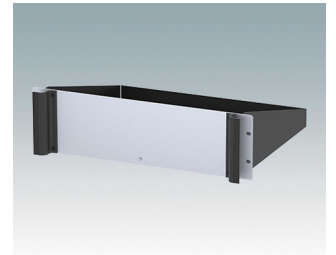

M6119339
COMBIMET T 19" 3Ux365mm
Open Top
Aluminium
Black RAL 9005
132.5x482.6x365mm