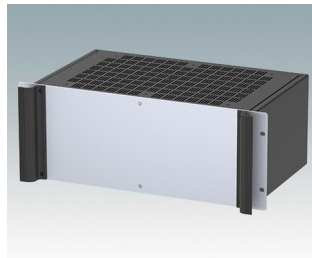

M6219449
COMBIMET 19" 4Ux265mm
Vented
Aluminium
Black RAL 9005
177x482.6x265mm