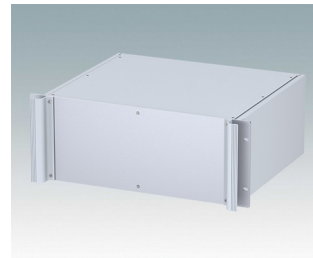

M6219455
COMBIMET 19" 4Ux365mm
Aluminium
Light grey RAL 7035
177x482.6x365mm