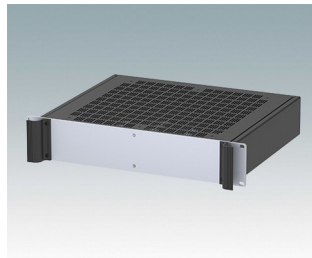

M6219269
COMBIMET 19" 2Ux365mm
Ventilated
Aluminium
Black RAL 9005
88.1x482.6x365mm