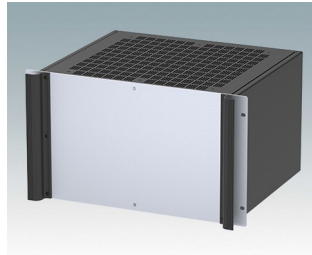

M6219669
COMBIMET 19" 6Ux365mm
Vented
Aluminium
Black RAL 9005
266x482.6x365mm