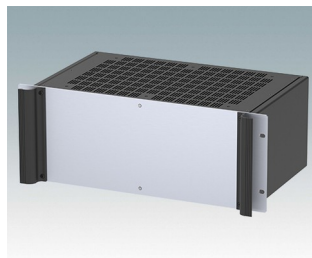

M6219449
COMBIMET 19" 4Ux265mm
Ventilated
Aluminium
Black RAL 9005
177x482.6x265mm