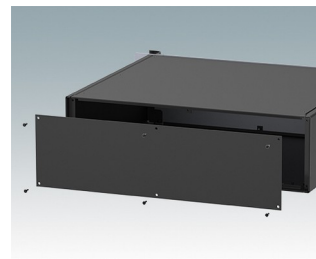

Universal rack mount enclosures to DIN 41494 and IEC 60297-3

- Versatile 19 inch rack cases in 1U to 6U heights and three depths
- Very modern design incorporating ergonomic front panel handles
- Super-deep 24" (610 mm) versions for server racks. Version T with open top
- Robust aluminium case body with removable top, base and rear panels
- Top and base panels vented or unvented
- 19" front panel in anodised aluminium
- Mounting holes in base for PCBs and chassis
- M4 earth studs on all components for electrical continuity
- Two standard colours black or light grey
- Cases supplied fully assembled.

Order your own fully customised version [learn more here >>](#)