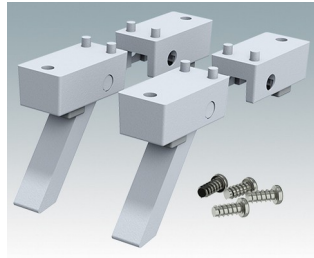

ENCLOSURE FEET

- Universal feet for mounting to metal or plastic enclosures
- **Technofeet** - stylish and modern round plastic feet with or without tilt legs
- **Case Feet** - tough plastic feet with or without tilt legs
- Self-adhesive rubber non-slip feet
- Push-in rubber non-slip feet
- **Call us for a free sample!**

Select Versions

A9257107
Case Feet Kit 1
ABS (UL 94 HB)
Off-white RAL 9002
34x17x16mm

A9257207
Case Feet Kit 2
ABS (UL 94 HB)
Off-white RAL 9002
34x17x16mm

M5403002
Rubber Foot
Rubber
Grey
12.7x12.7x5mm

M5600015
Case Feet Kit 1
ABS (UL 94 HB)
Light grey RAL 7035
34x17x16mm

ENCLOSURE FEET

M5600019
Case Feet Kit 1
ABS (UL 94 HB)
Black RAL 9005
34x17x16mm

M5600045
Case Feet Kit 2
ABS (UL 94 HB)
Light grey RAL 7035
34x17x16mm

M5600049
Case Feet Kit 2
ABS (UL 94 HB)
Black RAL 9005
34x17x16mm