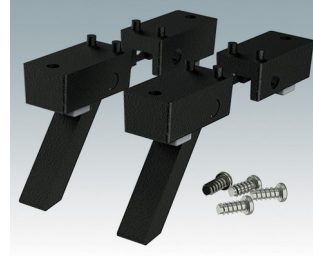

ENCLOSURE FEET

- Universal feet for mounting to metal or plastic enclosures
- **Technofeet** - stylish and modern round plastic feet with or without tilt legs
- **Case Feet** - tough plastic feet with or without tilt legs
- Self-adhesive rubber non-slip feet
- Push-in rubber non-slip feet
- **Call us for a free sample!**

Select Versions

A9257107
Case Feet Kit 1
ABS (UL 94 HB)
Off-white RAL 9002
34x17x16mm

A9257207
Case Feet Kit 2
ABS (UL 94 HB)
Off-white RAL 9002
34x17x16mm

M5403002
Rubber Foot
Rubber
Grey
12.7x12.7x5mm

M5600015
Case Feet Kit 1
ABS (UL 94 HB)
Light grey RAL 7035
34x17x16mm

ENCLOSURE FEET

M5600019
Case Feet Kit 1
ABS (UL 94 HB)
Black RAL 9005
34x17x16mm

M5600045
Case Feet Kit 2
ABS (UL 94 HB)
Light grey RAL 7035
34x17x16mm

M5600049
Case Feet Kit 2
ABS (UL 94 HB)
Black RAL 9005
34x17x16mm