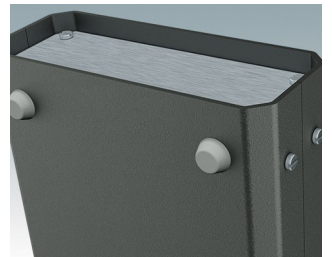

ENCLOSURE FEET

- Universal feet for mounting to metal or plastic enclosures
- **Technofeet** - stylish and modern round plastic feet with or without tilt legs
- **Case Feet** - tough plastic feet with or without tilt legs
- Self-adhesive rubber non-slip feet
- Push-in rubber non-slip feet
- **Call us for a free sample!**

Select Versions

A9257107
Case Feet Kit 1
ABS (UL 94 HB)
Off-white RAL 9002
34x17x16mm

A9257207
Case Feet Kit 2
ABS (UL 94 HB)
Off-white RAL 9002
34x17x16mm

M5403002
Rubber Foot
Rubber
Grey
12.7x12.7x5mm

M5600015
Case Feet Kit 1
ABS (UL 94 HB)
Light grey RAL 7035
34x17x16mm