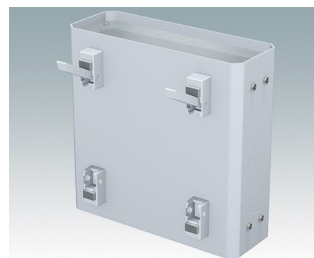

ENCLOSURE FEET

- Universal feet for mounting to metal or plastic enclosures
- **Technofeet** - stylish and modern round plastic feet with or without tilt legs
- **Case Feet** - tough plastic feet with or without tilt legs
- Self-adhesive rubber non-slip feet
- Push-in rubber non-slip feet
- **Call us for a free sample!**

Select Versions

A9257107
Case Feet Kit 1
ABS (UL 94 HB)
Off-white RAL 9002
34x17x16mm

A9257207
Case Feet Kit 2
ABS (UL 94 HB)
Off-white RAL 9002
34x17x16mm

M5403002
Rubber Foot
Rubber
Grey
12.7x12.7x5mm

M5600015
Case Feet Kit 1
ABS (UL 94 HB)
Light grey RAL 7035
34x17x16mm