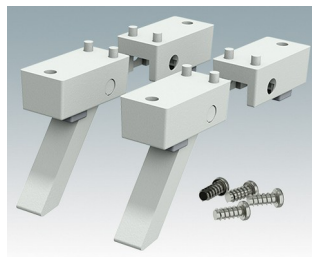

ENCLOSURE FEET

- Universal feet for mounting to metal or plastic enclosures
- **Technofeet** - stylish and modern round plastic feet with or without tilt legs
- **Case Feet** - tough plastic feet with or without tilt legs
- Self-adhesive rubber non-slip feet
- Push-in rubber non-slip feet
- **Call us for a free sample!**

Select Versions

A9257107
Case Feet Kit 1
ABS (UL 94 HB)
Off-white RAL 9002
34x17x16mm

A9257207
Case Feet Kit 2
ABS (UL 94 HB)
Off-white RAL 9002
34x17x16mm

M5403002
Rubber Foot
Rubber
Grey
12.7x12.7x5mm

M5600015
Case Feet Kit 1
ABS (UL 94 HB)
Light grey RAL 7035
34x17x16mm