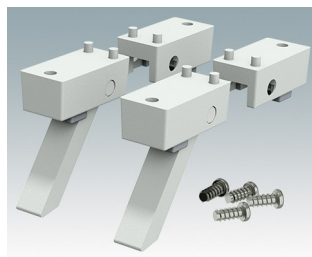

ENCLOSURE FEET

- Universal feet for mounting to metal or plastic enclosures
- **Technofeet** - stylish and modern round plastic feet with or without tilt legs
- **Case Feet** - tough plastic feet with or without tilt legs
- Self-adhesive rubber non-slip feet
- Push-in rubber non-slip feet
- **Call us for a free sample!**

Select Versions

A9257107
Case Feet Kit 1
ABS (UL 94 HB)
Off-white RAL 9002
34x17x16mm

A9257207
Case Feet Kit 2
ABS (UL 94 HB)
Off-white RAL 9002
34x17x16mm

M5403002
Rubber Foot
Rubber
Grey
12.7x12.7x5mm

M5600015
Case Feet Kit 1
ABS (UL 94 HB)
Light grey RAL 7035
34x17x16mm