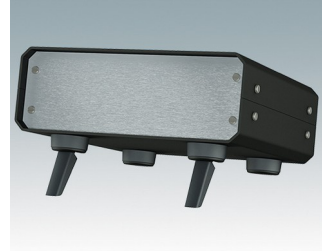

ENCLOSURE FEET

- Universal feet for mounting to metal or plastic enclosures
- **Technofeet** - stylish and modern round plastic feet with or without tilt legs
- **Case Feet** - tough plastic feet with or without tilt legs
- Self-adhesive rubber non-slip feet
- Push-in rubber non-slip feet
- **Call us for a free sample!**

Select Versions

A9257107
Case Feet Kit 1
ABS (UL 94 HB)
Off-white RAL 9002
34x17x16mm

A9257207
Case Feet Kit 2
ABS (UL 94 HB)
Off-white RAL 9002
34x17x16mm

M5403002
Rubber Foot
Rubber
Grey
12.7x12.7x5mm

M5600015
Case Feet Kit 1
ABS (UL 94 HB)
Light grey RAL 7035
34x17x16mm