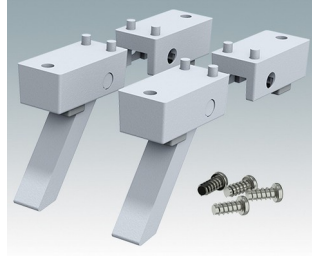

ENCLOSURE FEET

- Universal feet for mounting to metal or plastic enclosures
- **Technofeet** - stylish and modern round plastic feet with or without tilt legs
- **Case Feet** - tough plastic feet with or without tilt legs
- Self-adhesive rubber non-slip feet
- Push-in rubber non-slip feet
- **Call us for a free sample!**

Select Versions

A9257107
Case Feet Kit 1
ABS (UL 94 HB)
Off-white RAL 9002
34x17x16mm

A9257207
Case Feet Kit 2
ABS (UL 94 HB)
Off-white RAL 9002
34x17x16mm

M5403002
Rubber Foot
Rubber
Grey
12.7x12.7x5mm

M5600015
Case Feet Kit 1
ABS (UL 94 HB)
Light grey RAL 7035
34x17x16mm

ENCLOSURE FEET

M5600019
Case Feet Kit 1
ABS (UL 94 HB)
Black RAL 9005
34x17x16mm

M5600045
Case Feet Kit 2
ABS (UL 94 HB)
Light grey RAL 7035
34x17x16mm

M5600049
Case Feet Kit 2
ABS (UL 94 HB)
Black RAL 9005
34x17x16mm