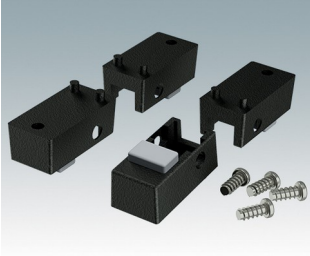

ENCLOSURE FEET

- Universal feet for mounting to metal or plastic enclosures
- **Technofeet** - stylish and modern round plastic feet with or without tilt legs
- **Case Feet** - tough plastic feet with or without tilt legs
- Self-adhesive rubber non-slip feet
- Push-in rubber non-slip feet
- **Call us for a free sample!**

Select Versions

A9257107
Case Feet Kit 1
ABS (UL 94 HB)
Off-white RAL 9002
34x17x16mm

A9257207
Case Feet Kit 2
ABS (UL 94 HB)
Off-white RAL 9002
34x17x16mm

M5403002
Rubber Foot
Rubber
Grey
12.7x12.7x5mm

M5600015
Case Feet Kit 1
ABS (UL 94 HB)
Light grey RAL 7035
34x17x16mm

ENCLOSURE FEET

M5600019
Case Feet Kit 1
ABS (UL 94 HB)
Black RAL 9005
34x17x16mm

M5600045
Case Feet Kit 2
ABS (UL 94 HB)
Light grey RAL 7035
34x17x16mm

M5600049
Case Feet Kit 2
ABS (UL 94 HB)
Black RAL 9005
34x17x16mm

M5600100
Non-slip feet
Rubber
Transparent
12.6x12.6x5.7mm

M6420104
Technofeet Kit 1
ABS (UL 94 HB)
Anthracite RAL 7016
30x30x12mm

M6420105
Technofeet Kit 1
ABS (UL 94 HB)
Light grey RAL 7035
30x30x12mm

M6420109
Technofeet Kit 1
ABS (UL 94 HB)
Black RAL 9005
30x30x12mm