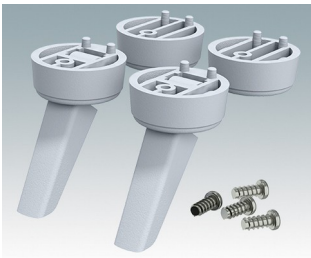

M6420205
Technofeet Kit 2
ABS (UL 94 HB)
Light grey RAL 7035
30x30x12mm