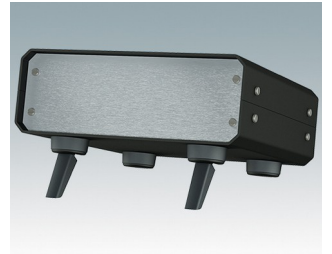

ENCLOSURE FEET

- Universal feet for mounting to metal or plastic enclosures
- **Technofeet** - stylish and modern round plastic feet with or without tilt legs
- **Case Feet** - tough plastic feet with or without tilt legs
- Self-adhesive rubber non-slip feet
- Push-in rubber non-slip feet
- **Call us for a free sample!**

Select Versions

A9257107
Case Feet Kit 1
ABS (UL 94 HB)
Off-white RAL 9002
34x17x16mm

A9257207
Case Feet Kit 2
ABS (UL 94 HB)
Off-white RAL 9002
34x17x16mm

M5403002
Rubber Foot
Rubber
Grey
12.7x12.7x5mm

M5600015
Case Feet Kit 1
ABS (UL 94 HB)
Light grey RAL 7035
34x17x16mm