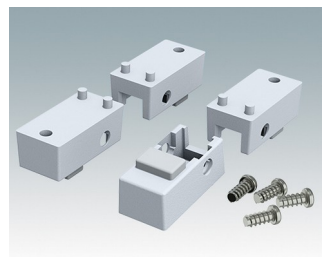

ENCLOSURE FEET

- Universal feet for mounting to metal or plastic enclosures
- **Technofeet** - stylish and modern round plastic feet with or without tilt legs
- **Case Feet** - tough plastic feet with or without tilt legs
- Self-adhesive rubber non-slip feet
- Push-in rubber non-slip feet
- **Call us for a free sample!**

Select Versions

A9257107
Case Feet Kit 1
ABS (UL 94 HB)
Off-white RAL 9002
34x17x16mm

A9257207
Case Feet Kit 2
ABS (UL 94 HB)
Off-white RAL 9002
34x17x16mm

M5403002
Rubber Foot
Rubber
Grey
12.7x12.7x5mm

M5600015
Case Feet Kit 1
ABS (UL 94 HB)
Light grey RAL 7035
34x17x16mm

ENCLOSURE FEET

M5600019
Case Feet Kit 1
ABS (UL 94 HB)
Black RAL 9005
34x17x16mm

M5600045
Case Feet Kit 2
ABS (UL 94 HB)
Light grey RAL 7035
34x17x16mm

M5600049
Case Feet Kit 2
ABS (UL 94 HB)
Black RAL 9005
34x17x16mm