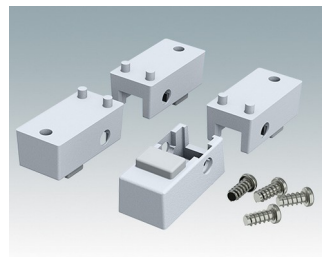

ENCLOSURE FEET

- Universal feet for mounting to metal or plastic enclosures
- **Technofeet** - stylish and modern round plastic feet with or without tilt legs
- **Case Feet** - tough plastic feet with or without tilt legs
- Self-adhesive rubber non-slip feet
- Push-in rubber non-slip feet
- **Call us for a free sample!**

Select Versions

A9257107
Case Feet Kit 1
ABS (UL 94 HB)
Off-white RAL 9002
34x17x16mm

A9257207
Case Feet Kit 2
ABS (UL 94 HB)
Off-white RAL 9002
34x17x16mm

M5403002
Rubber Foot
Rubber
Grey
12.7x12.7x5mm

M5600015
Case Feet Kit 1
ABS (UL 94 HB)
Light grey RAL 7035
34x17x16mm

ENCLOSURE FEET

M5600019
Case Feet Kit 1
ABS (UL 94 HB)
Black RAL 9005
34x17x16mm

M5600045
Case Feet Kit 2
ABS (UL 94 HB)
Light grey RAL 7035
34x17x16mm

M5600049
Case Feet Kit 2
ABS (UL 94 HB)
Black RAL 9005
34x17x16mm