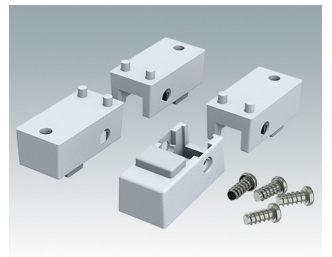

ENCLOSURE FEET

- Universal feet for mounting to metal or plastic enclosures
- **Technofeet** - stylish and modern round plastic feet with or without tilt legs
- **Case Feet** - tough plastic feet with or without tilt legs
- Self-adhesive rubber non-slip feet
- Push-in rubber non-slip feet
- **Call us for a free sample!**

Select Versions

A9257107
Case Feet Kit 1
ABS (UL 94 HB)
Off-white RAL 9002
34x17x16mm

A9257207
Case Feet Kit 2
ABS (UL 94 HB)
Off-white RAL 9002
34x17x16mm

M5403002
Rubber Foot
Rubber
Grey
12.7x12.7x5mm

M5600015
Case Feet Kit 1
ABS (UL 94 HB)
Light grey RAL 7035
34x17x16mm

ENCLOSURE FEET

M5600019
Case Feet Kit 1
ABS (UL 94 HB)
Black RAL 9005
34x17x16mm

M5600045
Case Feet Kit 2
ABS (UL 94 HB)
Light grey RAL 7035
34x17x16mm

M5600049
Case Feet Kit 2
ABS (UL 94 HB)
Black RAL 9005
34x17x16mm