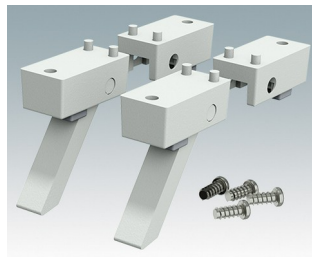

ENCLOSURE FEET

- Universal feet for mounting to metal or plastic enclosures
- **Technofeet** - stylish and modern round plastic feet with or without tilt legs
- **Case Feet** - tough plastic feet with or without tilt legs
- Self-adhesive rubber non-slip feet
- Push-in rubber non-slip feet
- **Call us for a free sample!**

Select Versions

A9257107
Case Feet Kit 1
ABS (UL 94 HB)
Off-white RAL 9002
34x17x16mm

A9257207
Case Feet Kit 2
ABS (UL 94 HB)
Off-white RAL 9002
34x17x16mm

M5403002
Rubber Foot
Rubber
Grey
12.7x12.7x5mm

M5600015
Case Feet Kit 1
ABS (UL 94 HB)
Light grey RAL 7035
34x17x16mm