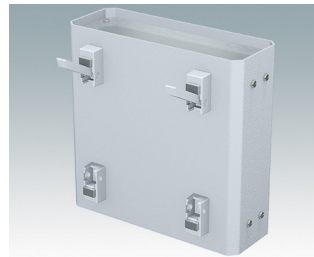

ENCLOSURE FEET

- Universal feet for mounting to metal or plastic enclosures
- **Technofeet** - stylish and modern round plastic feet with or without tilt legs
- **Case Feet** - tough plastic feet with or without tilt legs
- Self-adhesive rubber non-slip feet
- Push-in rubber non-slip feet
- **Call us for a free sample!**

Select Versions

A9257107
Case Feet Kit 1
ABS (UL 94 HB)
Off-white RAL 9002
34x17x16mm

A9257207
Case Feet Kit 2
ABS (UL 94 HB)
Off-white RAL 9002
34x17x16mm

M5403002
Rubber Foot
Rubber
Grey
12.7x12.7x5mm

M5600015
Case Feet Kit 1
ABS (UL 94 HB)
Light grey RAL 7035
34x17x16mm