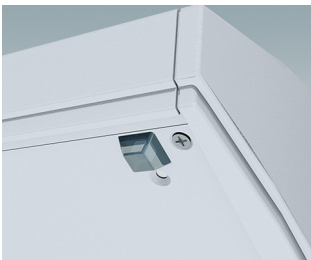

ENCLOSURE FEET

- Universal feet for mounting to metal or plastic enclosures
- **Technofeet** - stylish and modern round plastic feet with or without tilt legs
- **Case Feet** - tough plastic feet with or without tilt legs
- Self-adhesive rubber non-slip feet
- Push-in rubber non-slip feet
- **Call us for a free sample!**

Select Versions

A9257107
Case Feet Kit 1
ABS (UL 94 HB)
Off-white RAL 9002
34x17x16mm

A9257207
Case Feet Kit 2
ABS (UL 94 HB)
Off-white RAL 9002
34x17x16mm

M5403002
Rubber Foot
Rubber
Grey
12.7x12.7x5mm

M5600015
Case Feet Kit 1
ABS (UL 94 HB)
Light grey RAL 7035
34x17x16mm