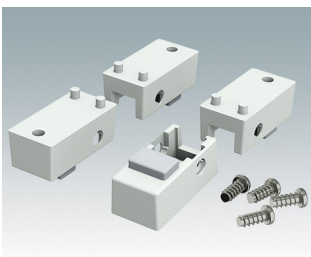

ENCLOSURE FEET

- Universal feet for mounting to metal or plastic enclosures
- **Technofeet** - stylish and modern round plastic feet with or without tilt legs
- **Case Feet** - tough plastic feet with or without tilt legs
- Self-adhesive rubber non-slip feet
- Push-in rubber non-slip feet
- **Call us for a free sample!**

Select Versions

A9257107
Case Feet Kit 1
ABS (UL 94 HB)
Off-white RAL 9002
34x17x16mm

A9257207
Case Feet Kit 2
ABS (UL 94 HB)
Off-white RAL 9002
34x17x16mm

M5403002
Rubber Foot
Rubber
Grey
12.7x12.7x5mm

M5600015
Case Feet Kit 1
ABS (UL 94 HB)
Light grey RAL 7035
34x17x16mm

ENCLOSURE FEET

M5600019
Case Feet Kit 1
ABS (UL 94 HB)
Black RAL 9005
34x17x16mm

M5600045
Case Feet Kit 2
ABS (UL 94 HB)
Light grey RAL 7035
34x17x16mm

M5600049
Case Feet Kit 2
ABS (UL 94 HB)
Black RAL 9005
34x17x16mm