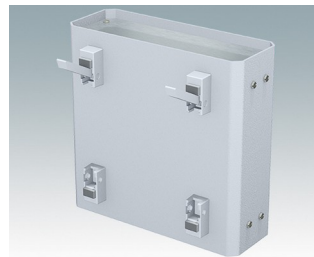

ENCLOSURE FEET

- Universal feet for mounting to metal or plastic enclosures
- **Technofeet** - stylish and modern round plastic feet with or without tilt legs
- **Case Feet** - tough plastic feet with or without tilt legs
- Self-adhesive rubber non-slip feet
- Push-in rubber non-slip feet
- **Call us for a free sample!**

Select Versions

A9257107
Case Feet Kit 1
ABS (UL 94 HB)
Off-white RAL 9002
34x17x16mm

A9257207
Case Feet Kit 2
ABS (UL 94 HB)
Off-white RAL 9002
34x17x16mm

M5403002
Rubber Foot
Rubber
Grey
12.7x12.7x5mm

M5600015
Case Feet Kit 1
ABS (UL 94 HB)
Light grey RAL 7035
34x17x16mm