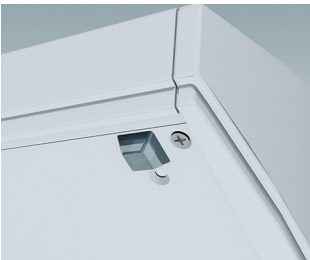

ENCLOSURE FEET

- Universal feet for mounting to metal or plastic enclosures
- **Technofeet** - stylish and modern round plastic feet with or without tilt legs
- **Case Feet** - tough plastic feet with or without tilt legs
- Self-adhesive rubber non-slip feet
- Push-in rubber non-slip feet
- **Call us for a free sample!**

Select Versions

A9257107
Case Feet Kit 1
ABS (UL 94 HB)
Off-white RAL 9002
34x17x16mm

A9257207
Case Feet Kit 2
ABS (UL 94 HB)
Off-white RAL 9002
34x17x16mm

M5403002
Rubber Foot
Rubber
Grey
12.7x12.7x5mm

M5600015
Case Feet Kit 1
ABS (UL 94 HB)
Light grey RAL 7035
34x17x16mm