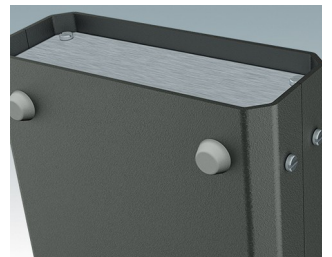

ENCLOSURE FEET

- Universal feet for mounting to metal or plastic enclosures
- **Technofeet** - stylish and modern round plastic feet with or without tilt legs
- **Case Feet** - tough plastic feet with or without tilt legs
- Self-adhesive rubber non-slip feet
- Push-in rubber non-slip feet
- **Call us for a free sample!**

Select Versions

A9257107
Case Feet Kit 1
ABS (UL 94 HB)
Off-white RAL 9002
34x17x16mm

A9257207
Case Feet Kit 2
ABS (UL 94 HB)
Off-white RAL 9002
34x17x16mm

M5403002
Rubber Foot
Rubber
Grey
12.7x12.7x5mm

M5600015
Case Feet Kit 1
ABS (UL 94 HB)
Light grey RAL 7035
34x17x16mm