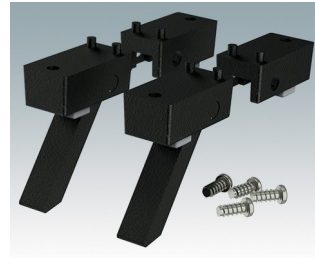

ENCLOSURE FEET

- Universal feet for mounting to metal or plastic enclosures
- **Technofeet** - stylish and modern round plastic feet with or without tilt legs
- **Case Feet** - tough plastic feet with or without tilt legs
- Self-adhesive rubber non-slip feet
- Push-in rubber non-slip feet
- **Call us for a free sample!**

Select Versions

A9257107
Case Feet Kit 1
ABS (UL 94 HB)
Off-white RAL 9002
34x17x16mm

A9257207
Case Feet Kit 2
ABS (UL 94 HB)
Off-white RAL 9002
34x17x16mm

M5403002
Rubber Foot
Rubber
Grey
12.7x12.7x5mm

M5600015
Case Feet Kit 1
ABS (UL 94 HB)
Light grey RAL 7035
34x17x16mm

ENCLOSURE FEET

M5600019
Case Feet Kit 1
ABS (UL 94 HB)
Black RAL 9005
34x17x16mm

M5600045
Case Feet Kit 2
ABS (UL 94 HB)
Light grey RAL 7035
34x17x16mm

M5600049
Case Feet Kit 2
ABS (UL 94 HB)
Black RAL 9005
34x17x16mm