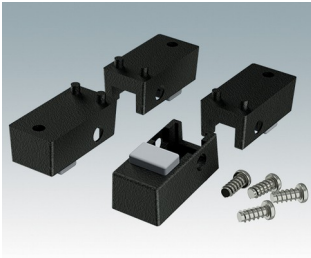

ENCLOSURE FEET

- Universal feet for mounting to metal or plastic enclosures
- **Technofeet** - stylish and modern round plastic feet with or without tilt legs
- **Case Feet** - tough plastic feet with or without tilt legs
- Self-adhesive rubber non-slip feet
- Push-in rubber non-slip feet
- **Call us for a free sample!**

Select Versions

A9257107
Case Feet Kit 1
ABS (UL 94 HB)
Off-white RAL 9002
34x17x16mm

A9257207
Case Feet Kit 2
ABS (UL 94 HB)
Off-white RAL 9002
34x17x16mm

M5403002
Rubber Foot
Rubber
Grey
12.7x12.7x5mm

M5600015
Case Feet Kit 1
ABS (UL 94 HB)
Light grey RAL 7035
34x17x16mm

ENCLOSURE FEET

M5600019
Case Feet Kit 1
ABS (UL 94 HB)
Black RAL 9005
34x17x16mm

M5600045
Case Feet Kit 2
ABS (UL 94 HB)
Light grey RAL 7035
34x17x16mm

M5600049
Case Feet Kit 2
ABS (UL 94 HB)
Black RAL 9005
34x17x16mm

M5600100
Non-slip feet
Rubber
Transparent
12.6x12.6x5.7mm

M6420104
Technofeet Kit 1
ABS (UL 94 HB)
Anthracite RAL 7016
30x30x12mm

M6420105
Technofeet Kit 1
ABS (UL 94 HB)
Light grey RAL 7035
30x30x12mm

M6420109
Technofeet Kit 1
ABS (UL 94 HB)
Black RAL 9005
30x30x12mm