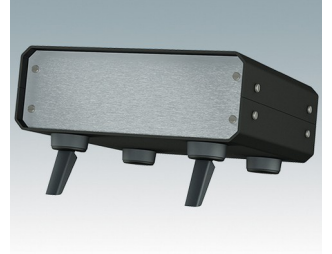

ENCLOSURE FEET

- Universal feet for mounting to metal or plastic enclosures
- **Technofeet** - stylish and modern round plastic feet with or without tilt legs
- **Case Feet** - tough plastic feet with or without tilt legs
- Self-adhesive rubber non-slip feet
- Push-in rubber non-slip feet
- **Call us for a free sample!**

Select Versions

A9257107
Case Feet Kit 1
ABS (UL 94 HB)
Off-white RAL 9002
34x17x16mm

A9257207
Case Feet Kit 2
ABS (UL 94 HB)
Off-white RAL 9002
34x17x16mm

M5403002
Rubber Foot
Rubber
Grey
12.7x12.7x5mm

M5600015
Case Feet Kit 1
ABS (UL 94 HB)
Light grey RAL 7035
34x17x16mm