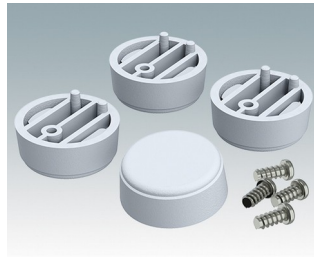

ENCLOSURE FEET

- Universal feet for mounting to metal or plastic enclosures
- **Technofeet** - stylish and modern round plastic feet with or without tilt legs
- **Case Feet** - tough plastic feet with or without tilt legs
- Self-adhesive rubber non-slip feet
- Push-in rubber non-slip feet
- **Call us for a free sample!**

Select Versions

A9257107
Case Feet Kit 1
ABS (UL 94 HB)
Off-white RAL 9002
34x17x16mm

A9257207
Case Feet Kit 2
ABS (UL 94 HB)
Off-white RAL 9002
34x17x16mm

M5403002
Rubber Foot
Rubber
Grey
12.7x12.7x5mm

M5600015
Case Feet Kit 1
ABS (UL 94 HB)
Light grey RAL 7035
34x17x16mm

ENCLOSURE FEET

M5600019
Case Feet Kit 1
ABS (UL 94 HB)
Black RAL 9005
34x17x16mm

M5600045
Case Feet Kit 2
ABS (UL 94 HB)
Light grey RAL 7035
34x17x16mm

M5600049
Case Feet Kit 2
ABS (UL 94 HB)
Black RAL 9005
34x17x16mm

M5600100
Non-slip feet
Rubber
Transparent
12.6x12.6x5.7mm

M6420104
Technofeet Kit 1
ABS (UL 94 HB)
Anthracite RAL 7016
30x30x12mm

M6420105
Technofeet Kit 1
ABS (UL 94 HB)
Light grey RAL 7035
30x30x12mm

M6420109
Technofeet Kit 1
ABS (UL 94 HB)
Black RAL 9005
30x30x12mm