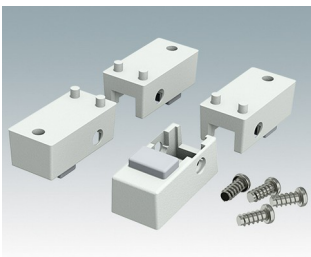

ENCLOSURE FEET

- Universal feet for mounting to metal or plastic enclosures
- **Technofeet** - stylish and modern round plastic feet with or without tilt legs
- **Case Feet** - tough plastic feet with or without tilt legs
- Self-adhesive rubber non-slip feet
- Push-in rubber non-slip feet
- **Call us for a free sample!**

Select Versions

A9257107
Case Feet Kit 1
ABS (UL 94 HB)
Off-white RAL 9002
34x17x16mm

A9257207
Case Feet Kit 2
ABS (UL 94 HB)
Off-white RAL 9002
34x17x16mm

M5403002
Rubber Foot
Rubber
Grey
12.7x12.7x5mm

M5600015
Case Feet Kit 1
ABS (UL 94 HB)
Light grey RAL 7035
34x17x16mm

ENCLOSURE FEET

M5600019
Case Feet Kit 1
ABS (UL 94 HB)
Black RAL 9005
34x17x16mm

M5600045
Case Feet Kit 2
ABS (UL 94 HB)
Light grey RAL 7035
34x17x16mm

M5600049
Case Feet Kit 2
ABS (UL 94 HB)
Black RAL 9005
34x17x16mm