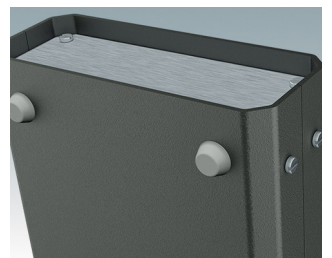

ENCLOSURE FEET

- Universal feet for mounting to metal or plastic enclosures
- **Technofeet** - stylish and modern round plastic feet with or without tilt legs
- **Case Feet** - tough plastic feet with or without tilt legs
- Self-adhesive rubber non-slip feet
- Push-in rubber non-slip feet
- **Call us for a free sample!**

Select Versions

A9257107
Case Feet Kit 1
ABS (UL 94 HB)
Off-white RAL 9002
34x17x16mm

A9257207
Case Feet Kit 2
ABS (UL 94 HB)
Off-white RAL 9002
34x17x16mm

M5403002
Rubber Foot
Rubber
Grey
12.7x12.7x5mm

M5600015
Case Feet Kit 1
ABS (UL 94 HB)
Light grey RAL 7035
34x17x16mm