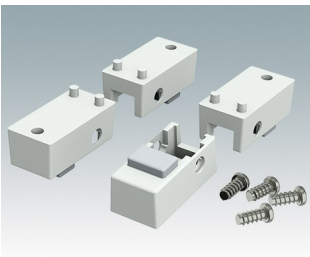

ENCLOSURE FEET

- Universal feet for mounting to metal or plastic enclosures
- **Technofeet** - stylish and modern round plastic feet with or without tilt legs
- **Case Feet** - tough plastic feet with or without tilt legs
- Self-adhesive rubber non-slip feet
- Push-in rubber non-slip feet
- **Call us for a free sample!**

Select Versions

A9257107
Case Feet Kit 1
ABS (UL 94 HB)
Off-white RAL 9002
34x17x16mm

A9257207
Case Feet Kit 2
ABS (UL 94 HB)
Off-white RAL 9002
34x17x16mm

M5403002
Rubber Foot
Rubber
Grey
12.7x12.7x5mm

M5600015
Case Feet Kit 1
ABS (UL 94 HB)
Light grey RAL 7035
34x17x16mm

ENCLOSURE FEET

M5600019
Case Feet Kit 1
ABS (UL 94 HB)
Black RAL 9005
34x17x16mm

M5600045
Case Feet Kit 2
ABS (UL 94 HB)
Light grey RAL 7035
34x17x16mm

M5600049
Case Feet Kit 2
ABS (UL 94 HB)
Black RAL 9005
34x17x16mm