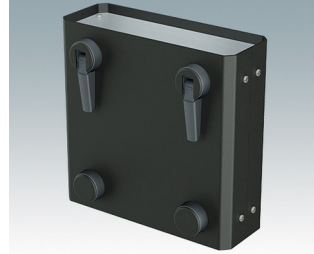

ENCLOSURE FEET

- Universal feet for mounting to metal or plastic enclosures
- **Technofeet** - stylish and modern round plastic feet with or without tilt legs
- **Case Feet** - tough plastic feet with or without tilt legs
- Self-adhesive rubber non-slip feet
- Push-in rubber non-slip feet
- **Call us for a free sample!**

Select Versions

A9257107
Case Feet Kit 1
ABS (UL 94 HB)
Off-white RAL 9002
34x17x16mm

A9257207
Case Feet Kit 2
ABS (UL 94 HB)
Off-white RAL 9002
34x17x16mm

M5403002
Rubber Foot
Rubber
Grey
12.7x12.7x5mm

M5600015
Case Feet Kit 1
ABS (UL 94 HB)
Light grey RAL 7035
34x17x16mm