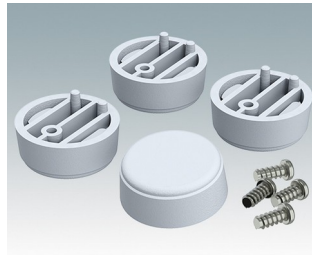

ENCLOSURE FEET

- Universal feet for mounting to metal or plastic enclosures
- **Technofeet** - stylish and modern round plastic feet with or without tilt legs
- **Case Feet** - tough plastic feet with or without tilt legs
- Self-adhesive rubber non-slip feet
- Push-in rubber non-slip feet
- **Call us for a free sample!**

Select Versions

A9257107
Case Feet Kit 1
ABS (UL 94 HB)
Off-white RAL 9002
34x17x16mm

A9257207
Case Feet Kit 2
ABS (UL 94 HB)
Off-white RAL 9002
34x17x16mm

M5403002
Rubber Foot
Rubber
Grey
12.7x12.7x5mm

M5600015
Case Feet Kit 1
ABS (UL 94 HB)
Light grey RAL 7035
34x17x16mm

ENCLOSURE FEET

M5600019
Case Feet Kit 1
ABS (UL 94 HB)
Black RAL 9005
34x17x16mm

M5600045
Case Feet Kit 2
ABS (UL 94 HB)
Light grey RAL 7035
34x17x16mm

M5600049
Case Feet Kit 2
ABS (UL 94 HB)
Black RAL 9005
34x17x16mm

M5600100
Non-slip feet
Rubber
Transparent
12.6x12.6x5.7mm

M6420104
Technofeet Kit 1
ABS (UL 94 HB)
Anthracite RAL 7016
30x30x12mm

M6420105
Technofeet Kit 1
ABS (UL 94 HB)
Light grey RAL 7035
30x30x12mm

M6420109
Technofeet Kit 1
ABS (UL 94 HB)
Black RAL 9005
30x30x12mm