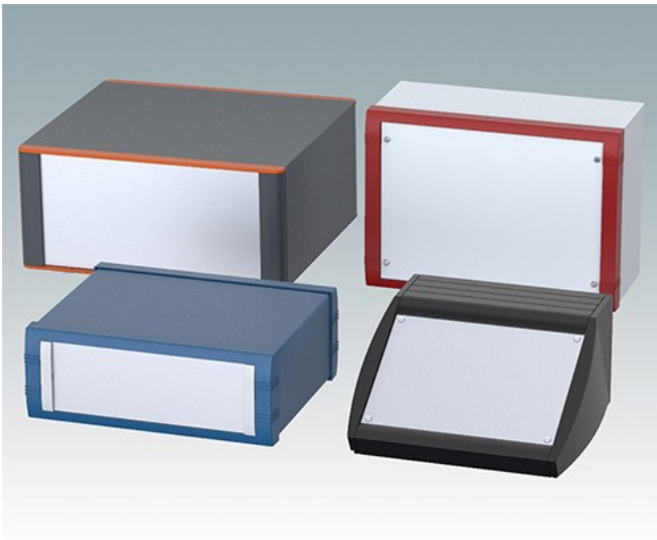

Optional Stocked Powder Paints (Listed below)

We keep a large selection powder paints in RAL and Pantone colours in stock. There is no additional charge, or minimum order quantity, for painting our standard enclosures in one of our stocked paints. Simply select your desired colour or colour combination from the list below.

Note: colour images are provided as a guide only. Please refer to the exact RAL or Pantone references before finalising your colour choice.

Custom Colours

We can also supply enclosures, front panels and custom metalwork painted in your desired paint colour or special finish. The typical minimum order quantity for special colour enclosures and front panels is 10 to 25 units, depending upon the colour required.

We generally work with RAL colours, but can match other colours on demand. Talk to our sales team if you need a specific colour or finish.

What we offer:

- Powder polyester painting - tough, high quality finish in smooth, fine and heavy textures
- Wet painting - tough, chip resistant, in smooth and textured finishes
- Nickel loaded EMC shielding lacquers for plastic parts
- Linishing of aluminium panels for a blemish free finish
- Natural and colour anodising of aluminium panels
- Iridite NCP conductive/anti-corrosion finish on aluminium panels
- Zinc and clear passivate of CR4 steel panels
- Full colour CMYK digital printing.

Contact our sales team for more information and a quotation.