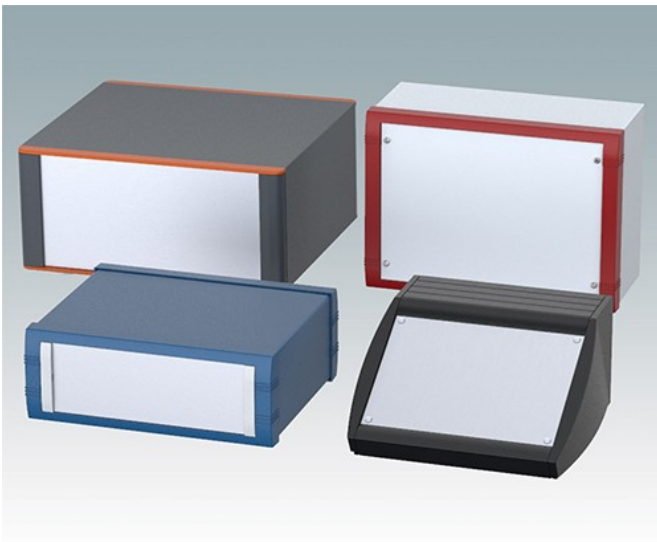

Optional Stocked Powder Paints (Listed below)

We keep a large selection powder paints in RAL and Pantone colours in stock. There is no additional charge, or minimum order quantity, for painting our standard enclosures in one of our stocked paints. Simply select your desired colour or colour combination from the list below.

Note: colour images are provided as a guide only. Please refer to the exact RAL or Pantone references before finalising your colour choice.

Custom Colours

We can also supply enclosures, front panels and custom metalwork painted in your desired paint colour or special finish. The typical minimum order quantity for special colour enclosures and front panels is 10 to 25 units, depending upon the colour required.

We generally work with RAL colours, but can match other colours on demand. Talk to our sales team if you need a specific colour or finish.

What we offer:

- Powder polyester painting - tough, high quality finish in smooth, fine and heavy textures
- Wet painting - tough, chip resistant, in smooth and textured finishes
- Nickel loaded EMC shielding lacquers for plastic parts
- Linishing of aluminium panels for a blemish free finish
- Natural and colour anodising of aluminium panels
- Iridite NCP conductive/anti-corrosion finish on aluminium panels
- Zinc and clear passivate of CR4 steel panels
- Full colour CMYK digital printing.

Contact our sales team for more information and a quotation.