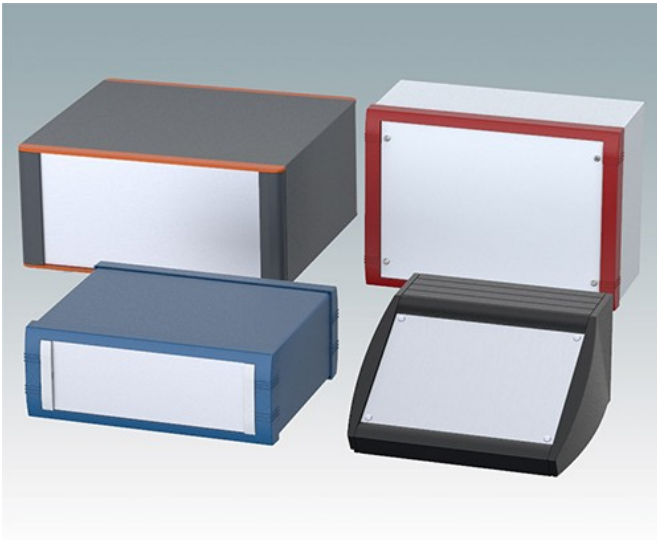

Optional Stocked Powder Paints (Listed below)

We keep a large selection powder paints in RAL and Pantone colours in stock. There is no additional charge, or minimum order quantity, for painting our standard enclosures in one of our stocked paints. Simply select your desired colour or colour combination from the list below.

Note: colour images are provided as a guide only. Please refer to the exact RAL or Pantone references before finalising your colour choice.

Custom Colours

We can also supply enclosures, front panels and custom metalwork painted in your desired paint colour or special finish. The typical minimum order quantity for special colour enclosures and front panels is 10 to 25 units, depending upon the colour required.

We generally work with RAL colours, but can match other colours on demand. Talk to our sales team if you need a specific colour or finish.

What we offer:

- Powder polyester painting - tough, high quality finish in smooth, fine and heavy textures
- Wet painting - tough, chip resistant, in smooth and textured finishes
- Nickel loaded EMC shielding lacquers for plastic parts
- Linishing of aluminium panels for a blemish free finish
- Natural and colour anodising of aluminium panels
- Iridite NCP conductive/anti-corrosion finish on aluminium panels
- Zinc and clear passivate of CR4 steel panels
- Full colour CMYK digital printing.

Contact our sales team for more information and a quotation.