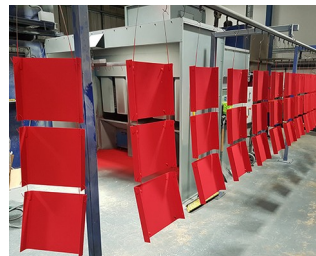

Optional Stocked Powder Paints (Listed below)

We keep a large selection powder paints in RAL and Pantone colours in stock. There is no additional charge, or minimum order quantity, for painting our standard enclosures in one of our stocked paints. Simply select your desired colour or colour combination from the list below.

Note: colour images are provided as a guide only. Please refer to the exact RAL or Pantone references before finalising your colour choice.

Custom Colours

We can also supply enclosures, front panels and custom metalwork painted in your desired paint colour or special finish. The typical minimum order quantity for special colour enclosures and front panels is 10 to 25 units, depending upon the colour required.

We generally work with RAL colours, but can match other colours on demand. Talk to our sales team if you need a specific colour or finish.

What we offer:

- Powder polyester painting - tough, high quality finish in smooth, fine and heavy textures
- Wet painting - tough, chip resistant, in smooth and textured finishes
- Nickel loaded EMC shielding lacquers for plastic parts
- Linishing of aluminium panels for a blemish free finish
- Natural and colour anodising of aluminium panels
- Iridite NCP conductive/anti-corrosion finish on aluminium panels
- Zinc and clear passivate of CR4 steel panels
- Full colour CMYK digital printing.

Contact our sales team for more information and a quotation.