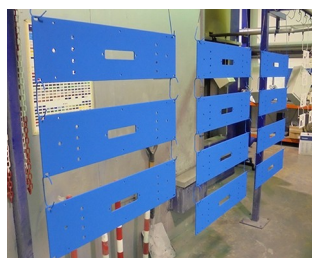

Optional Stocked Powder Paints (Listed below)

We keep a large selection powder paints in RAL and Pantone colours in stock. There is no additional charge, or minimum order quantity, for painting our standard enclosures in one of our stocked paints. Simply select your desired colour or colour combination from the list below.

Note: colour images are provided as a guide only. Please refer to the exact RAL or Pantone references before finalising your colour choice.

Custom Colours

We can also supply enclosures, front panels and custom metalwork painted in your desired paint colour or special finish. The typical minimum order quantity for special colour enclosures and front panels is 10 to 25 units, depending upon the colour required.

We generally work with RAL colours, but can match other colours on demand. Talk to our sales team if you need a specific colour or finish.

What we offer:

- Powder polyester painting - tough, high quality finish in smooth, fine and heavy textures
- Wet painting - tough, chip resistant, in smooth and textured finishes
- Nickel loaded EMC shielding lacquers for plastic parts
- Linishing of aluminium panels for a blemish free finish
- Natural and colour anodising of aluminium panels
- Iridite NCP conductive/anti-corrosion finish on aluminium panels
- Zinc and clear passivate of CR4 steel panels
- Full colour CMYK digital printing.

Contact our sales team for more information and a quotation.