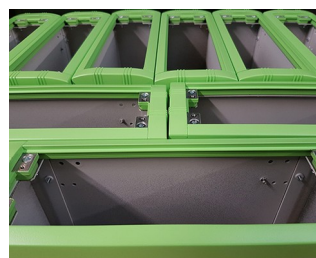

Optional Stocked Powder Paints (Listed below)

We keep a large selection powder paints in RAL and Pantone colours in stock. There is no additional charge, or minimum order quantity, for painting our standard enclosures in one of our stocked paints. Simply select your desired colour or colour combination from the list below.

Note: colour images are provided as a guide only. Please refer to the exact RAL or Pantone references before finalising your colour choice.

Custom Colours

We can also supply enclosures, front panels and custom metalwork painted in your desired paint colour or special finish. The typical minimum order quantity for special colour enclosures and front panels is 10 to 25 units, depending upon the colour required.

We generally work with RAL colours, but can match other colours on demand. Talk to our sales team if you need a specific colour or finish.

What we offer:

- Powder polyester painting - tough, high quality finish in smooth, fine and heavy textures
- Wet painting - tough, chip resistant, in smooth and textured finishes
- Nickel loaded EMC shielding lacquers for plastic parts
- Linishing of aluminium panels for a blemish free finish
- Natural and colour anodising of aluminium panels
- Iridite NCP conductive/anti-corrosion finish on aluminium panels
- Zinc and clear passivate of CR4 steel panels
- Full colour CMYK digital printing.

Contact our sales team for more information and a quotation.