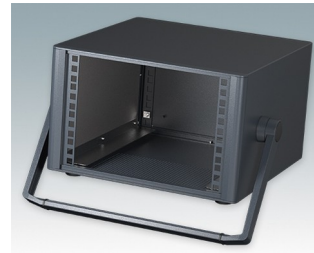

M6610454
TECHNOMET 10.5" 4Ux330mm
Aluminium
Anthracite RAL 7016
200x323x330mm