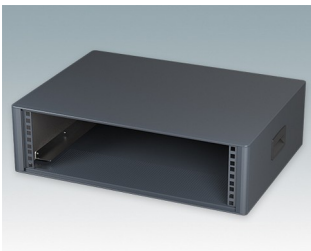

M6619344
TECHNOMET 19" 3Ux400mm
Aluminium
Anthracite RAL 7016
155.6x539x400mm