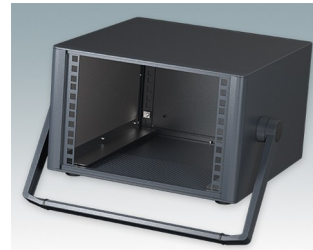

M6610454
TECHNOMET 10.5" 4Ux330mm
Aluminium
Anthracite RAL 7016
200x323x330mm