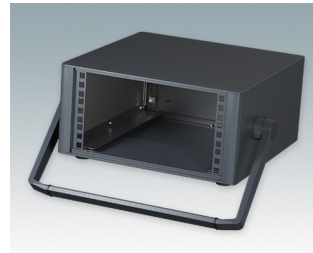

Modern Desktop Mini-Rack Enclosures to DIN 41494 and IEC 60297-3

- Cohesive design with no visible fixing screws. Robust yet lightweight aluminium construction
- Designed to accept standard 10.5" (42HP) and 19" (84HP) subracks, chassis and front panels
- Die cast bezels fit flush with the case body for a smooth appearance
- Recessed ABS side handles for easy carrying
- 10.5" versions also available with a tilt/swivel carry handle
- Removable rear panel and internal subrack/chassis support rails included
- Ventilation holes in base and rear panel
- All case panels fitted with M4 threaded pillars for earth connections
- Moulded ABS non-slip feet included
- Supplied fully assembled and ready to use
- Accessory anodised 10,5" and 19" front panels available.

Order your own fully customised version [learn more here >>](#)

Select Versions

M6610344
TECHNOMET 10.5" 3Ux330mm
Aluminium
Anthracite RAL 7016
156.6x323x330mm

M6610345
TECHNOMET 10.5" 3Ux330mm
Aluminium
Light grey RAL 7035
156.6x323x330mm