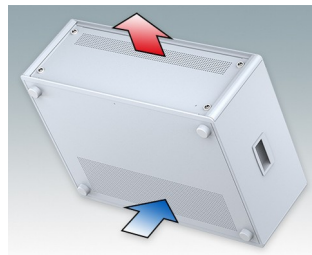

Modern Desktop Mini-Rack Enclosures to DIN 41494 and IEC 60297-3

- Cohesive design with no visible fixing screws. Robust yet lightweight aluminium construction
- Designed to accept standard 10.5" (42HP) and 19" (84HP) subracks, chassis and front panels
- Die cast bezels fit flush with the case body for a smooth appearance
- Recessed ABS side handles for easy carrying
- 10.5" versions also available with a tilt/swivel carry handle
- Removable rear panel and internal subrack/chassis support rails included
- Ventilation holes in base and rear panel
- All case panels fitted with M4 threaded pillars for earth connections
- Moulded ABS non-slip feet included
- Supplied fully assembled and ready to use
- Accessory anodised 10,5" and 19" front panels available.

Order your own fully customised version [learn more here >>](#)