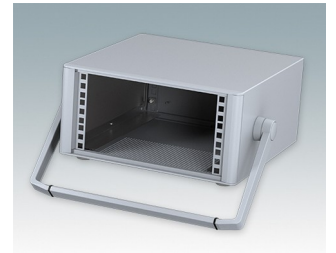

M6610355
TECHNOMET 10.5" 3Ux330mm
Aluminium
Light grey RAL 7035
156.6x323x330mm