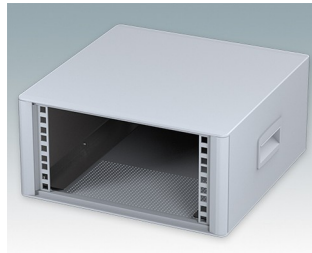

M6610345
TECHNOMET 10.5" 3Ux330mm
Aluminium
Light grey RAL 7035
156.6x323x330mm