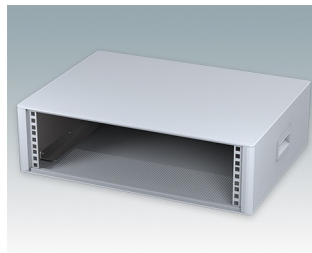

M6619345
TECHNOMET 19" 3Ux400mm
Aluminium
Light grey RAL 7035
155.6x539x400mm