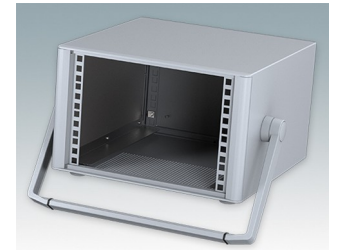

M6610455
TECHNOMET 10.5" 4Ux330mm
Aluminium
Light grey RAL 7035
200x323x330mm