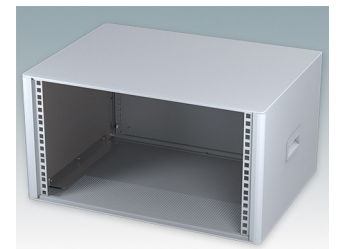

M6619645
TECHNOMET 19" 6Ux400mm
Aluminium
Light grey RAL 7035
288.9x539x400mm