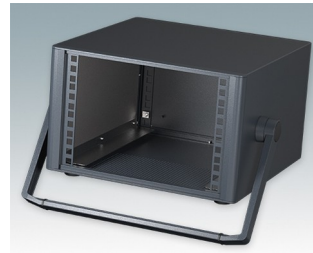

M6610454
TECHNOMET 10.5" 4Ux330mm
Aluminium
Anthracite RAL 7016
200x323x330mm