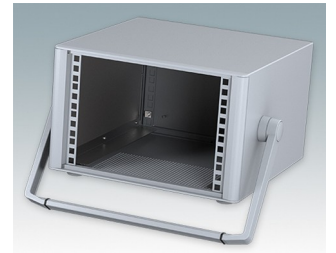

M6610455
TECHNOMET 10.5" 4Ux330mm
Aluminium
Light grey RAL 7035
200x323x330mm