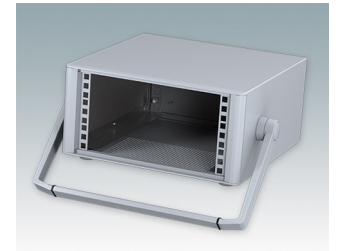

M6610355
TECHNOMET 10.5" 3Ux330mm
Aluminium
Light grey RAL 7035
156.6x323x330mm