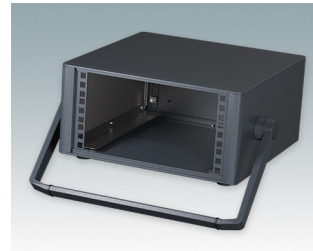

Modern Desktop Mini-Rack Enclosures to DIN 41494 and IEC 60297-3

- Cohesive design with no visible fixing screws. Robust yet lightweight aluminium construction
- Designed to accept standard 10.5" (42HP) and 19" (84HP) subracks, chassis and front panels
- Die cast bezels fit flush with the case body for a smooth appearance
- Recessed ABS side handles for easy carrying
- 10.5" versions also available with a tilt/swivel carry handle
- Removable rear panel and internal subrack/chassis support rails included
- Ventilation holes in base and rear panel
- All case panels fitted with M4 threaded pillars for earth connections
- Moulded ABS non-slip feet included
- Supplied fully assembled and ready to use
- Accessory anodised 10,5" and 19" front panels available.

Order your own fully customised version [learn more here >>](#)

Select Versions

M6610344
TECHNOMET 10.5" 3Ux330mm
Aluminium
Anthracite RAL 7016
156.6x323x330mm

M6610345
TECHNOMET 10.5" 3Ux330mm
Aluminium
Light grey RAL 7035
156.6x323x330mm