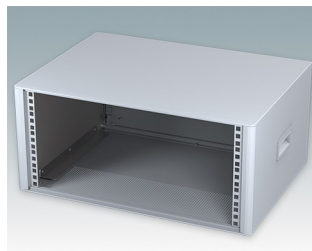

M6619545
TECHNOMET 19" 5Ux400mm
Aluminium
Light grey RAL 7035
244.5x539x400mm