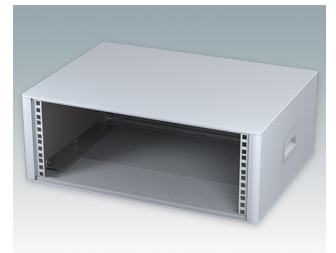

M6619445
TECHNOMET 19" 4Ux400mm
Aluminium
Light grey RAL 7035
200x539x400mm