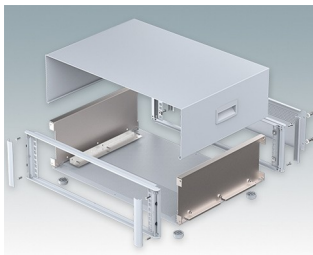

Modern Desktop Mini-Rack Enclosures to DIN 41494 and IEC 60297-3

- Cohesive design with no visible fixing screws. Robust yet lightweight aluminium construction
- Designed to accept standard 10.5" (42HP) and 19" (84HP) subracks, chassis and front panels
- Die cast bezels fit flush with the case body for a smooth appearance
- Recessed ABS side handles for easy carrying
- 10.5" versions also available with a tilt/swivel carry handle
- Removable rear panel and internal subrack/chassis support rails included
- Ventilation holes in base and rear panel
- All case panels fitted with M4 threaded pillars for earth connections
- Moulded ABS non-slip feet included
- Supplied fully assembled and ready to use
- Accessory anodised 10,5" and 19" front panels available.

Order your own fully customised version [learn more here >>](#)