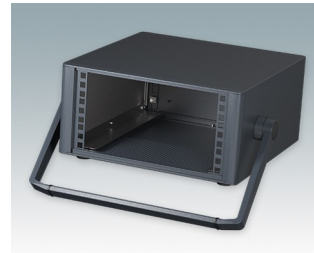

Modern Desktop Mini-Rack Enclosures to DIN 41494 and IEC 60297-3

- Cohesive design with no visible fixing screws. Robust yet lightweight aluminium construction
- Designed to accept standard 10.5" (42HP) and 19" (84HP) subracks, chassis and front panels
- Die cast bezels fit flush with the case body for a smooth appearance
- Recessed ABS side handles for easy carrying
- 10.5" versions also available with a tilt/swivel carry handle
- Removable rear panel and internal subrack/chassis support rails included
- Ventilation holes in base and rear panel
- All case panels fitted with M4 threaded pillars for earth connections
- Moulded ABS non-slip feet included
- Supplied fully assembled and ready to use
- Accessory anodised 10,5" and 19" front panels available.

Order your own fully customised version [learn more here >>](#)

Select Versions

M6610344
TECHNOMET 10.5" 3Ux330mm
Aluminium
Anthracite RAL 7016
156.6x323x330mm

M6610345
TECHNOMET 10.5" 3Ux330mm
Aluminium
Light grey RAL 7035
156.6x323x330mm