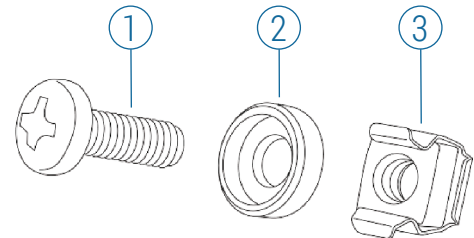

VERSION T

Part No.	Part No.	H	D	H1	D1
RAL 9005 ●	RAL 7035 ○				
M 61 19 239	M 61 19 235	2U	365	40	363.5
M 61 19 339	M 61 19 335	3U	365	40	363.5

Mounting Plate Kit

Material: 1.5 mm aluminium
Finish: natural

Part No.	Supply	For case depth (D)	Width	Depth
M 62 00 265	①, ② x 9, ③ x 18	265	335	230
M 62 00 365	①, ② x 9, ③ x 18	365	335	330

PCB Mounting Kit

Part No.	Supply
M 62 00 265	①+② x 10

19" Mounting Kit

Part No.	Supply	Colours
M 60 00 035	①+②+③ x 4	○ RAL 7035 ②
M 59 00 016	①+②+③ x 4	● RAL 9005 ②
M 59 00 018	①+②+③ x 4	● RAL 9005 ① ②