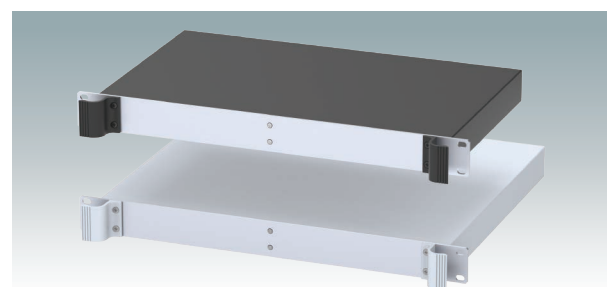

NON-VENTILATED, SOLID TOP PANEL CASES

Part No.	Part No.	H	D	H1	D1
RAL 9005 ●	RAL 7035 ○				
M 62 19 119	M 62 19 115	1U	265	40.2	253
M 62 19 129	M 62 19 125	1U	365	40.2	353