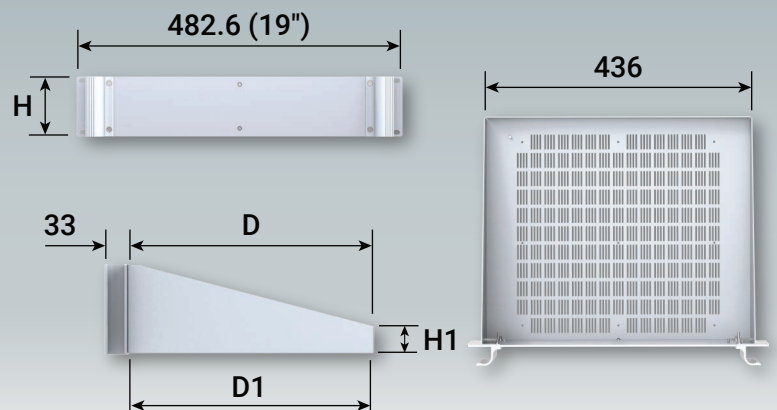

VERSION T

Part No.	Part No.	H	D	H1	D1
RAL 9005 ●	RAL 7035 ○				
M 61 19 239	M 61 19 235	2U	365	40	363.5
M 61 19 339	M 61 19 335	3U	365	40	363.5

Mounting Plate Kit

Material: 1.5 mm aluminium
Finish: natural