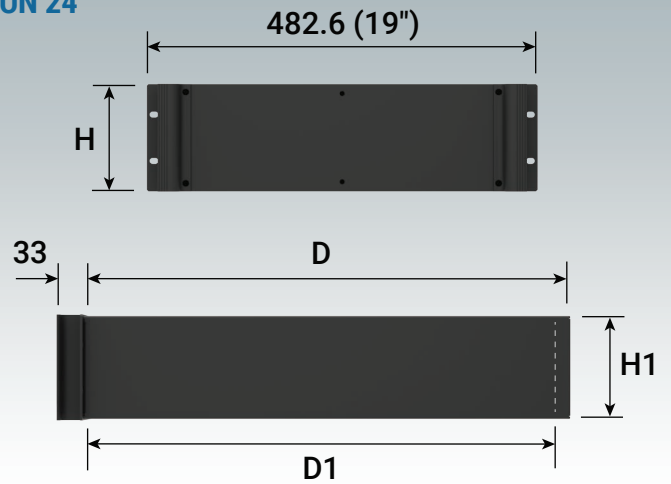

VERSION 24"

Part No.	Ventilated	H	D	H1	D1	Case width
RAL 9005 ●						
M 62 19 179		1U	609.6	40.2	597.6	436
M 62 19 189	●	1U	609.6	40.2	597.6	436
M 62 19 279		2U	609.6	84.6	597.6	436
M 62 19 289	●	2U	609.6	84.6	597.6	436
M 62 19 379		3U	609.6	129.1	597.6	436
M 62 19 389	●	3U	609.6	129.1	597.6	436
M 62 19 479		4U	609.6	173.6	597.6	436
M 62 19 489	●	4U	609.6	173.6	597.6	436
M 62 19 579		5U	609.6	218	597.6	436
M 62 19 589	●	5U	609.6	218	597.6	436
M 62 19 679		6U	609.6	262.6	597.6	436
M 62 19 689	●	6U	609.6	262.6	597.6	436