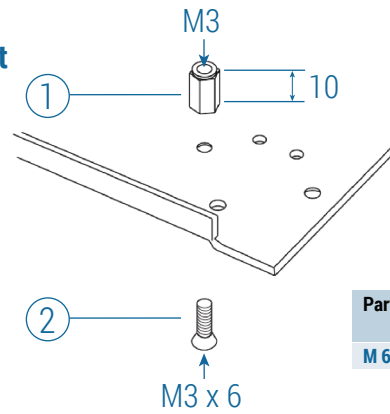

PCB Mounting Kit

Part No.	Supply
M 62 00 265	①+② x 10