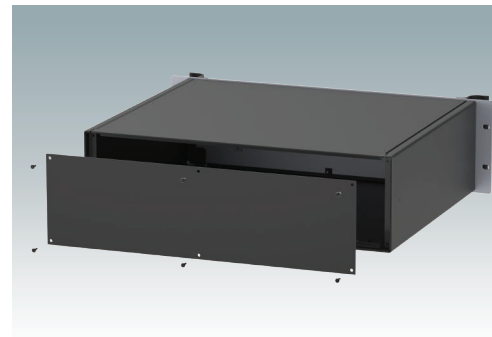

COMBIMET 19"

Rack Mount Enclosures
DIN 41494 | IEC 60297-3

COMBIMET 19"

COMBIMET 19" Rack Mount Enclosures

Versatile 19 inch rack mount cases in 1U to 6U sizes. Conforms to DIN 41494 and IEC 60297-3. Very modern design incorporating ergonomic front panel handles. Robust aluminium case body with removable top, base and rear panels. Top and base panels vented or unvented. 19" front panel in anodised aluminium. Mounting holes in base for PCBs and chassis. M4 earth studs on all components for electrical continuity. Order your own fully customised version.

Standard colours

Light grey RAL 7035.
Black RAL 9005.

Supply

- ① Top cover**
- ② Base panel**
- ③ Side panels
- ④ 19" front panel
- ⑤ Rear panel
- ⑥ Handles
- ⑦ M4 x 16 mm (x4/6)
- ⑧ M3 x 8 mm (x14/22)
- ⑨ M3 x 8 mm (x6)