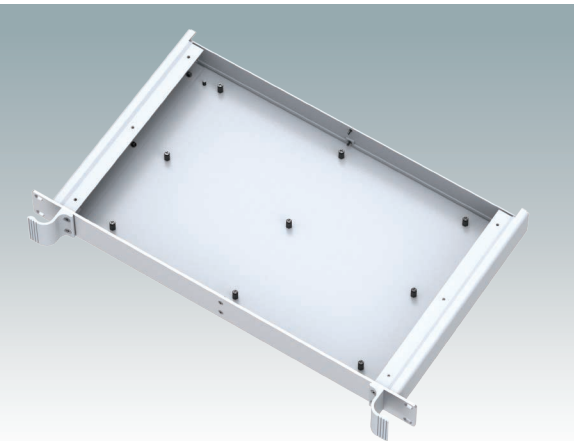

Mounting Plate Kit

Material: 1.5 mm aluminium
Finish: natural

Part No.	Supply	For case depth (D)	Width	Depth
M 62 00 265	①, ② x 9, ③ x 18	265	335	230
M 62 00 365	①, ② x 9, ③ x 18	365	335	330

PCB Mounting Kit

Part No.	Supply
M 62 00 265	①+② x 10

19" Mounting Kit

Part No.	Supply	Colours
M 60 00 035	①+②+③ x 4	○ RAL 7035 ②
M 59 00 016	①+②+③ x 4	● RAL 9005 ②
M 59 00 018	①+②+③ x 4	● RAL 9005 ① ②