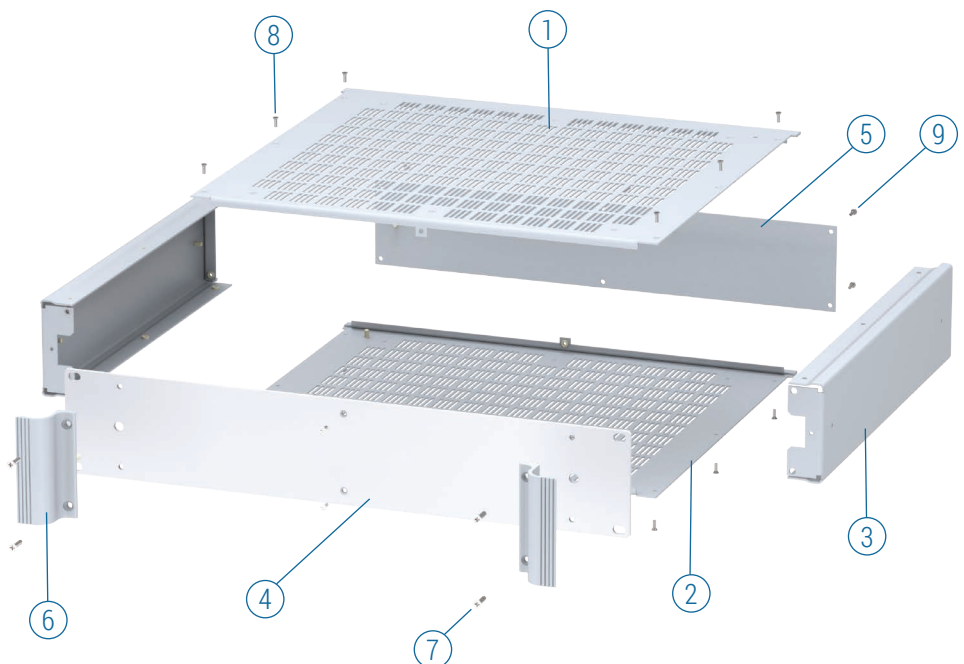

Supply

- ① Top cover**
- ② Base panel**
- ③ Side panels
- ④ 19" front panel
- ⑤ Rear panel
- ⑥ Handles
- ⑦ M4 x 16 mm (x4/6)
- ⑧ M3 x 8 mm (x14/22)
- ⑨ M3 x 8 mm (x6)

**unvented or vented