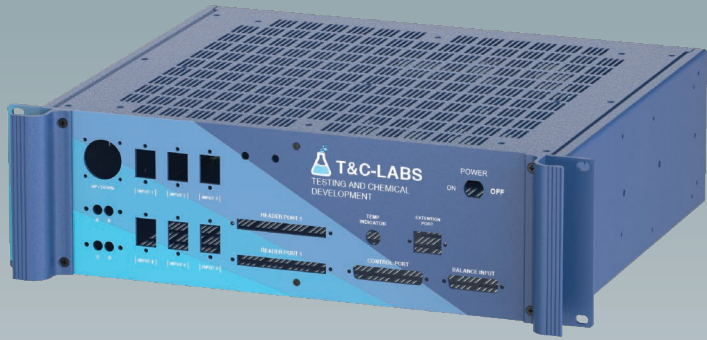

COMBIMET 19" | CUSTOMISED VERSIONS

Order your own customised version

We can supply the COMBIMET 19" enclosures fully customised to your individual technical specifications.

All external dimensions – height, width and depth – can be modified to ensure your PCB assemblies and equipment will fit exactly.

The enclosures and front panels can be machined with holes and cutouts for fitting displays, keypads, HMI touch panels, control buttons and connections.

Other services include adding inserts and screw bosses; custom colours and finishes; digital and silk-screen printing, and engraving.

Having a flexible manufacturing system allows us to offer competitive prices even for small quantities. Do not hesitate to ask us for a quotation.

Our sales team will be very happy to discuss your requirements and help you specify your COMBIMET 19" enclosures exactly as you need them.