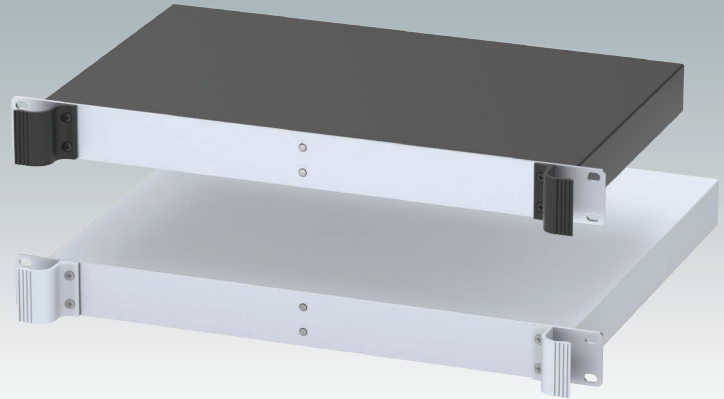

COMBIMET 19"

Rack Mount Enclosures
DIN 41494 | IEC 60297-3

COMBIMET 19"

COMBIMET 19" Rack Mount Enclosures

Versatile 19 inch rack mount cases in 1U to 6U sizes. Conforms to DIN 41494 and IEC 60297-3. Very modern design incorporating ergonomic front panel handles. Robust aluminium case body with removable top, base and rear panels. Top and base panels vented or unvented. 19" front panel in anodised aluminium. Mounting holes in base for PCBs and chassis. M4 earth studs on all components for electrical continuity. Order your own fully customised version.

Standard colours

Light grey RAL 7035.
Black RAL 9005.

Supply

- ① Top cover**
- ② Base panel**
- ③ Side panels
- ④ 19" front panel
- ⑤ Rear panel
- ⑥ Handles
- ⑦ M4 x 16 mm (x4/6)
- ⑧ M3 x 8 mm (x14/22)
- ⑨ M3 x 8 mm (x6)