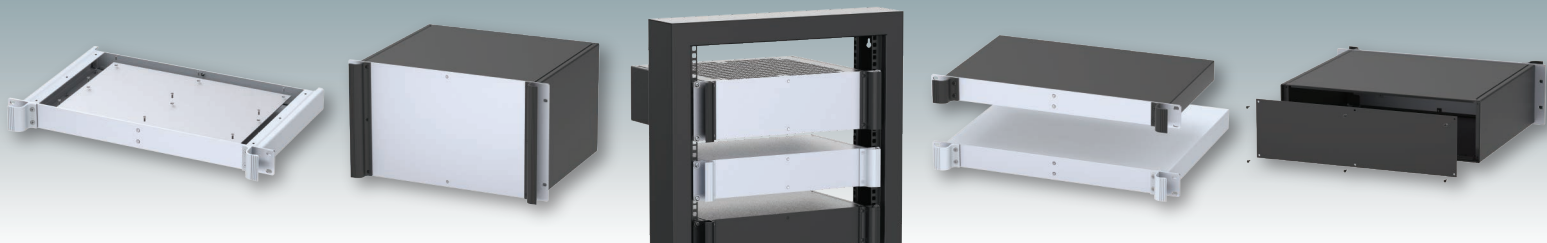

COMBIMET 19"

Rack Mount Enclosures
DIN 41494 | IEC 60297-3

COMBIMET 19"

COMBIMET 19" Rack Mount Enclosures

Versatile 19 inch rack mount cases in 1U to 6U sizes. Conforms to DIN 41494 and IEC 60297-3. Very modern design incorporating ergonomic front panel handles. Robust aluminium case body with removable top, base and rear panels. Top and base panels vented or unvented. 19" front panel in anodised aluminium. Mounting holes in base for PCBs and chassis. M4 earth studs on all components for electrical continuity. Order your own fully customised version.

Standard colours

Light grey RAL 7035.
Black RAL 9005.

Supply

- ① Top cover**
- ② Base panel**
- ③ Side panels
- ④ 19" front panel
- ⑤ Rear panel
- ⑥ Handles
- ⑦ M4 x 16 mm (x4/6)
- ⑧ M3 x 8 mm (x14/22)
- ⑨ M3 x 8 mm (x6)