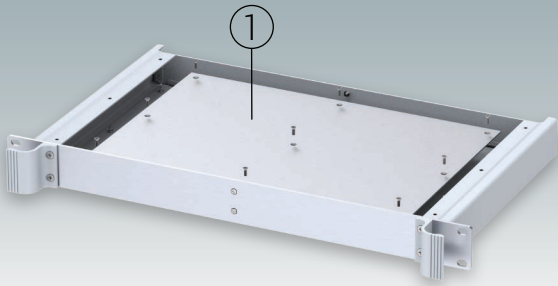

Mounting Plate Kit

Material: 1.5 mm aluminium
Finish: natural