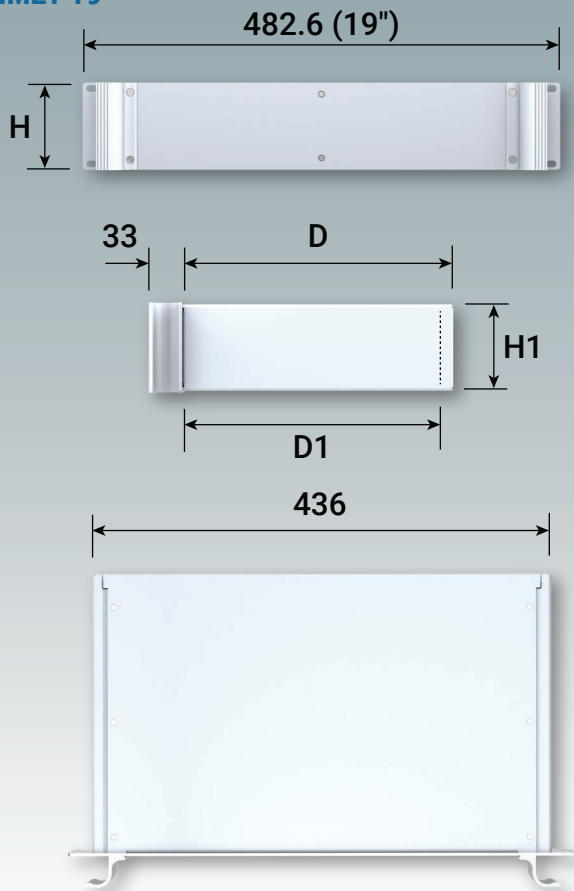

COMBIMET 19"